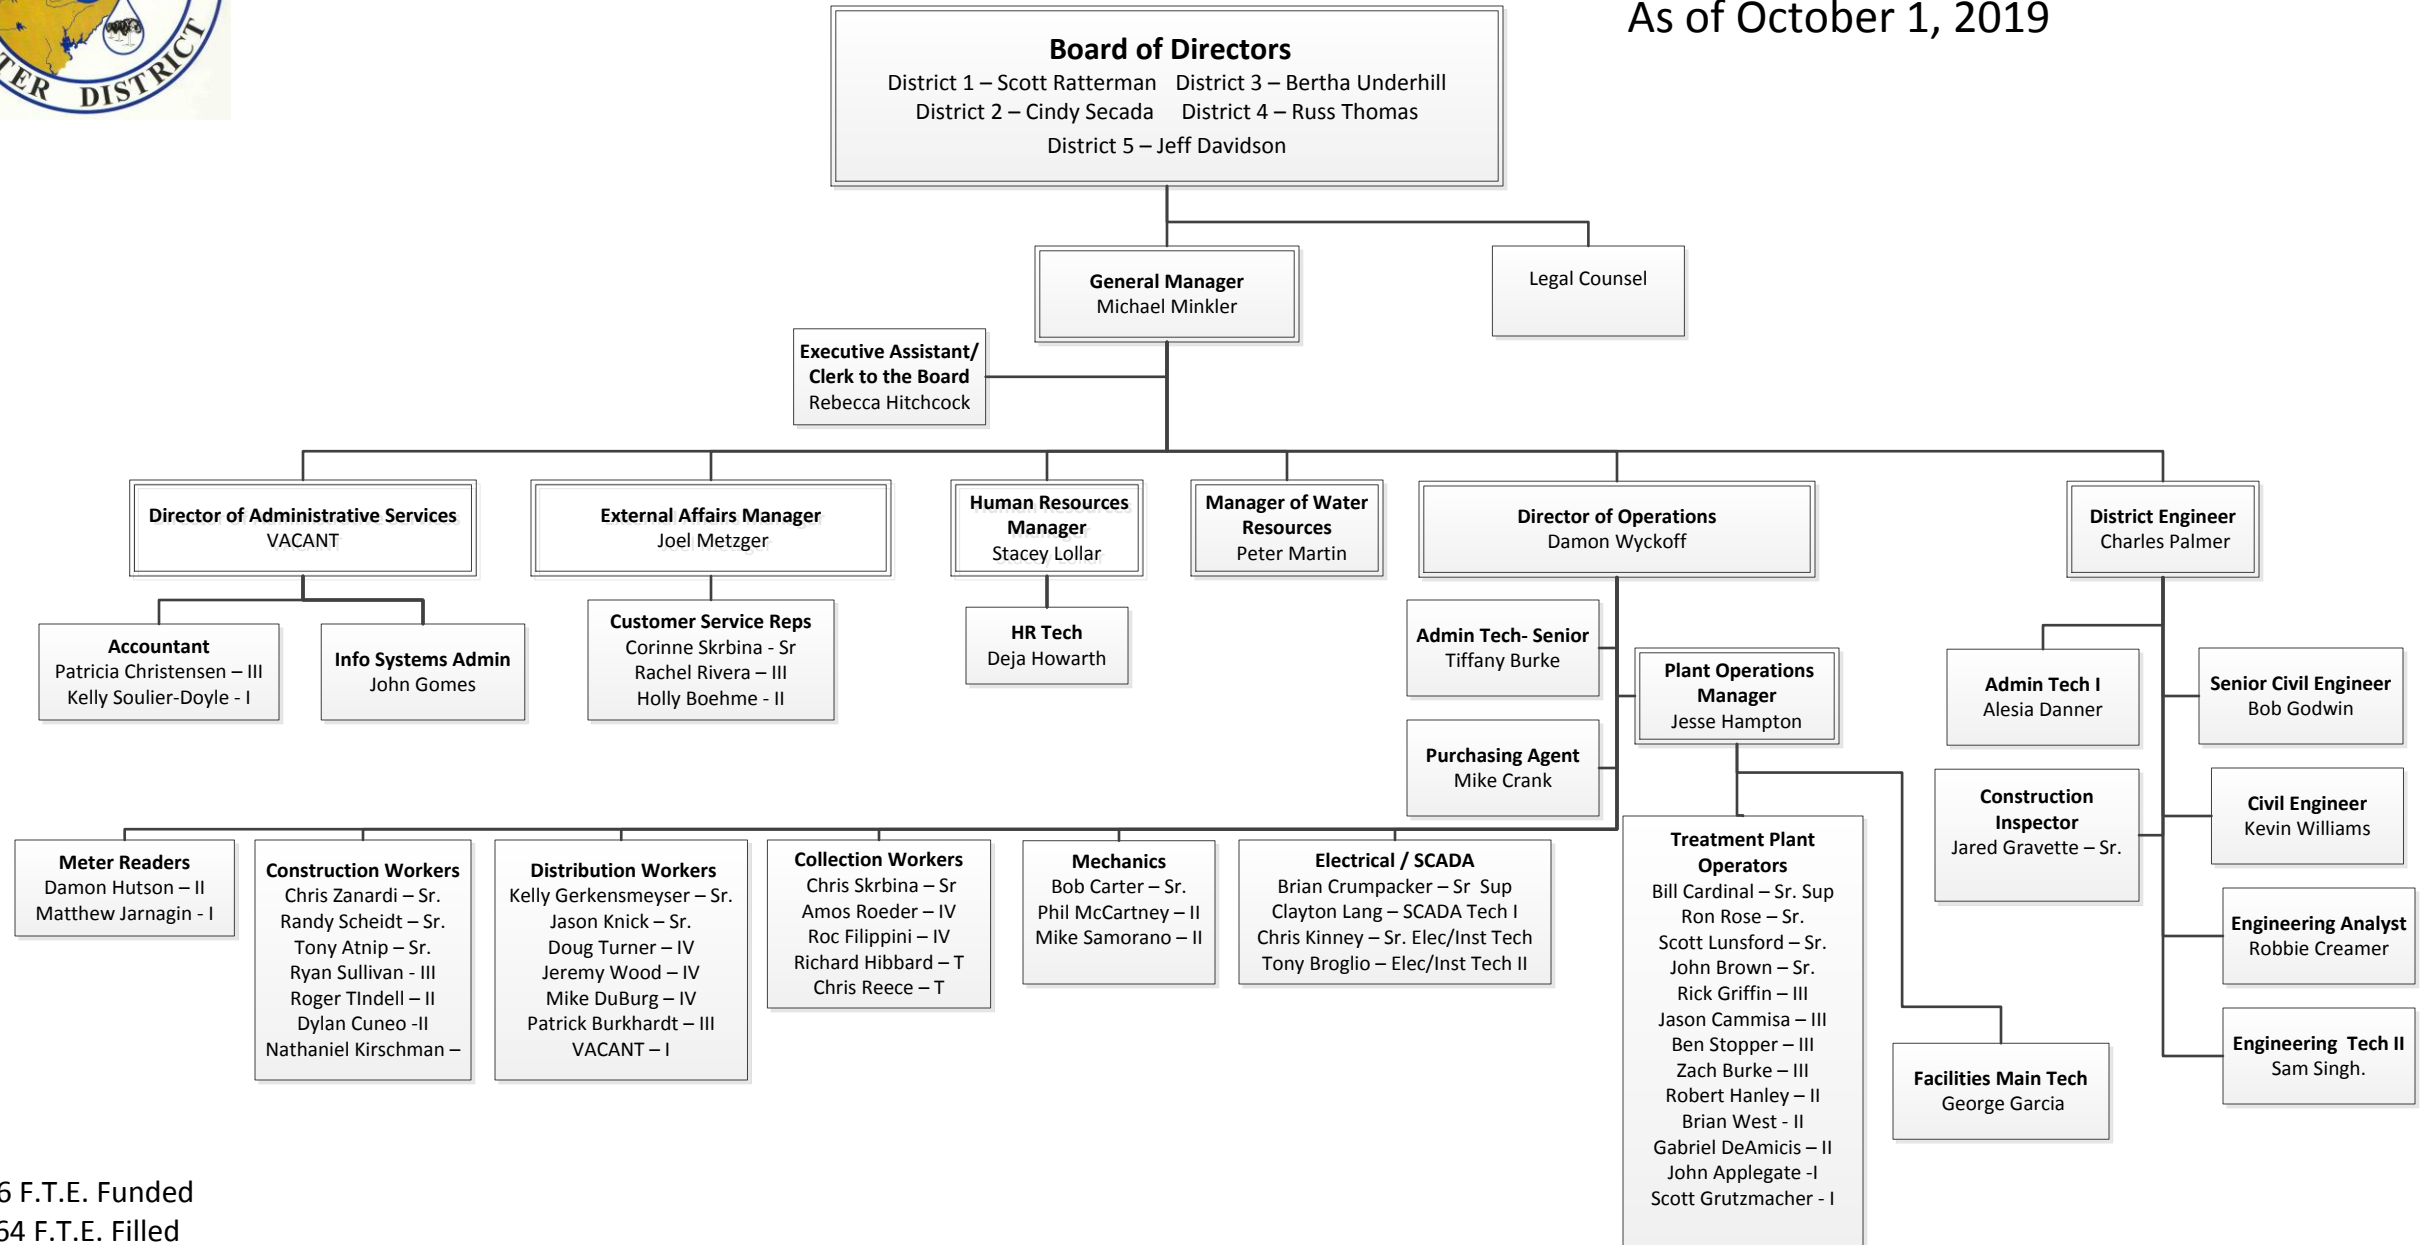

Calaveras County Water District Org Chart

As of October 1, 2019

66 F.T.E. Funded
64 F.T.E. Filled