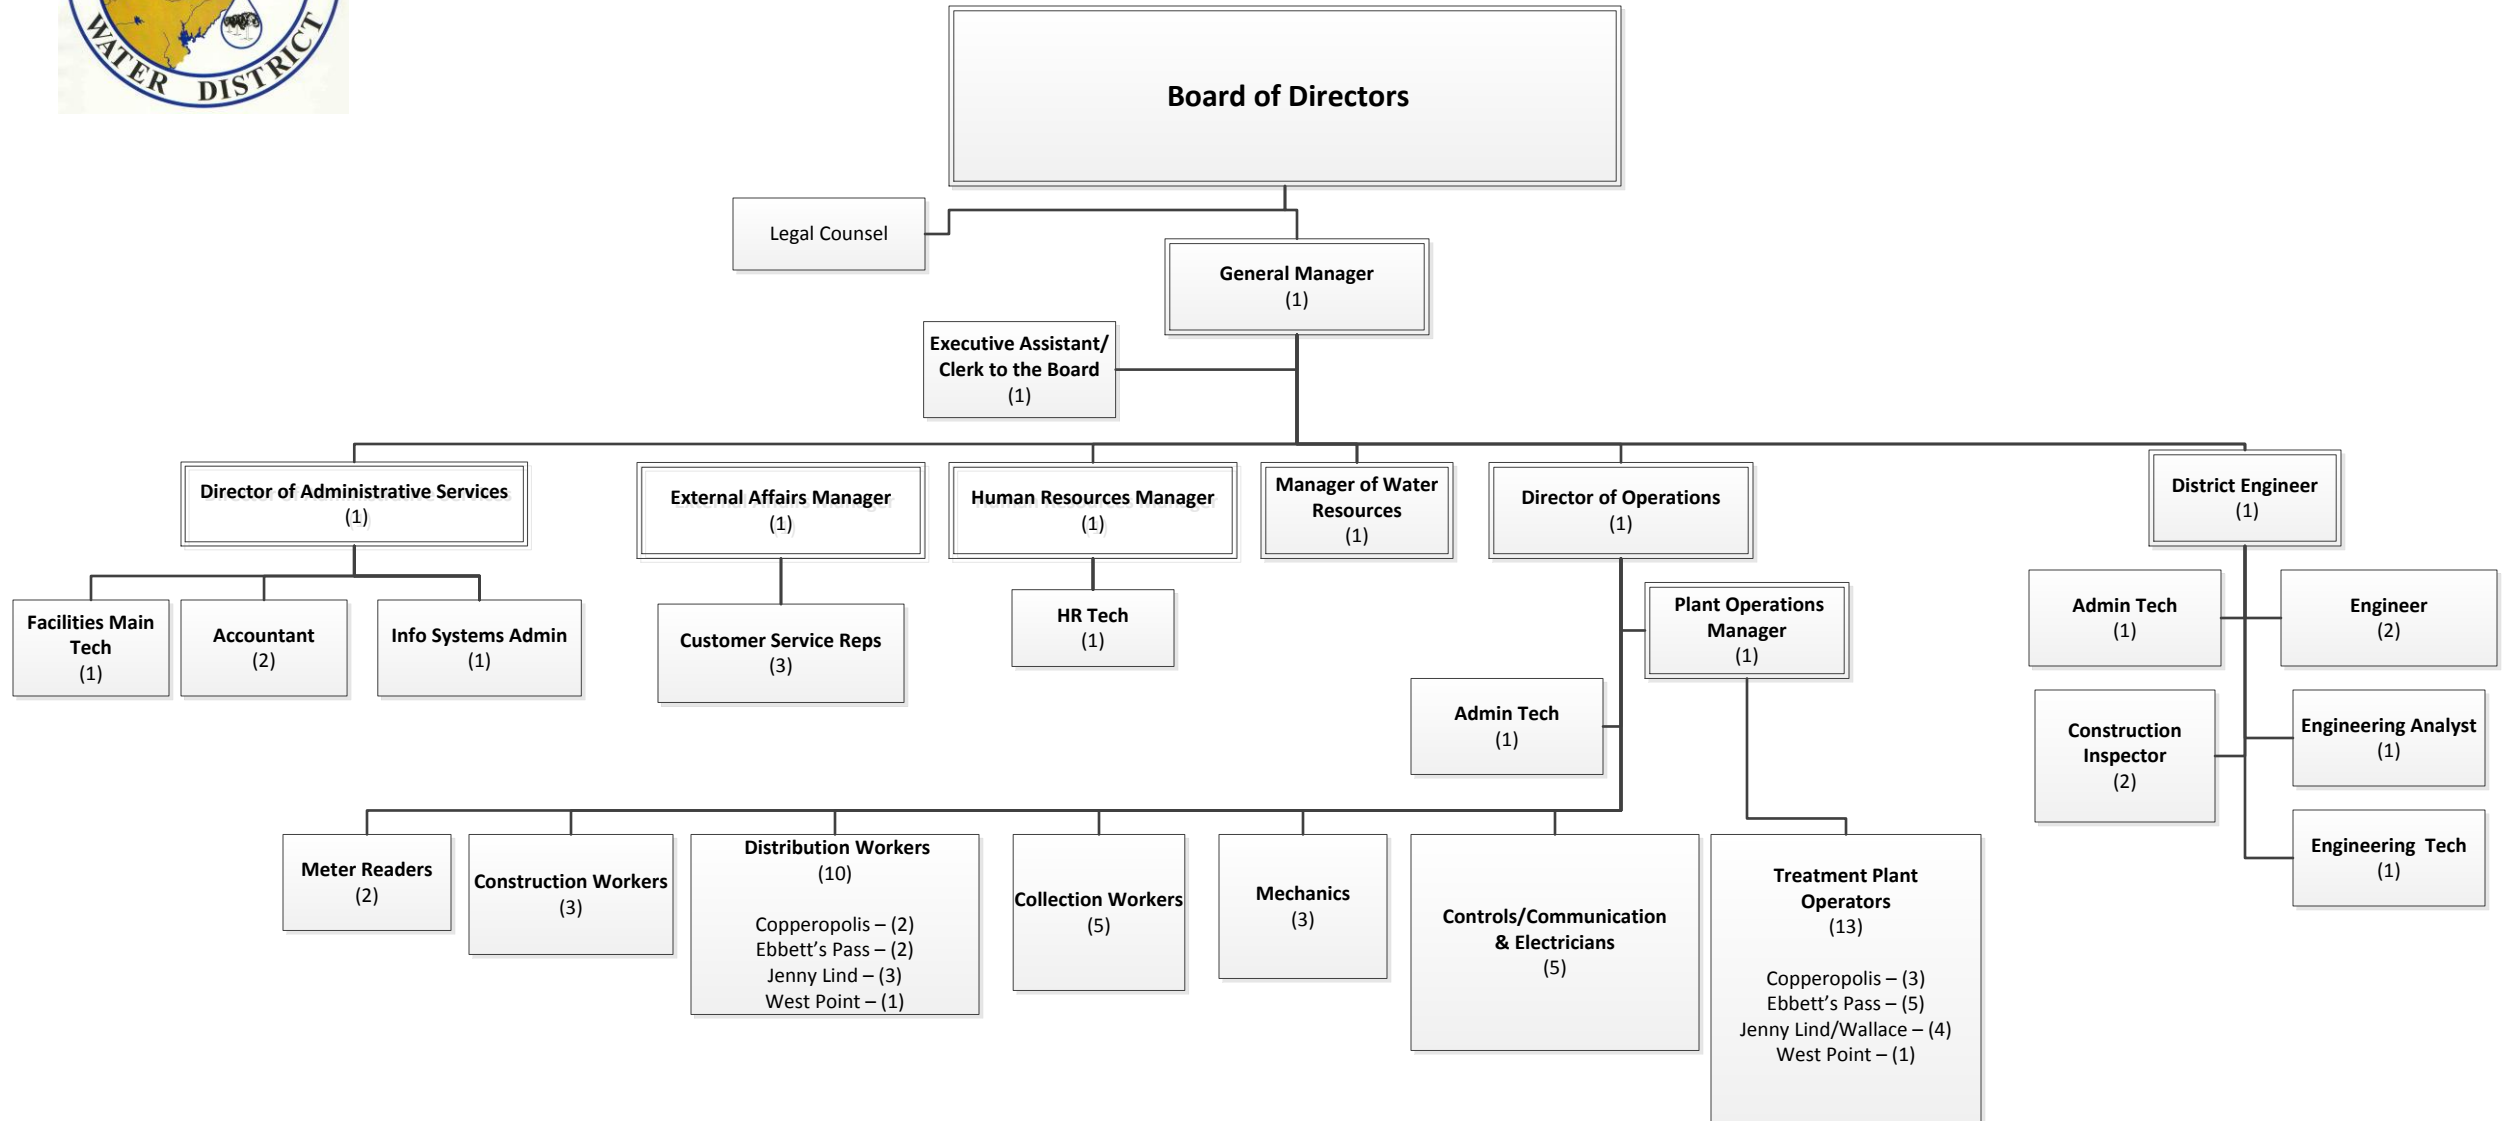

Calaveras County Water District Org Chart

As of June 1, 2019

66 Full Time Employees