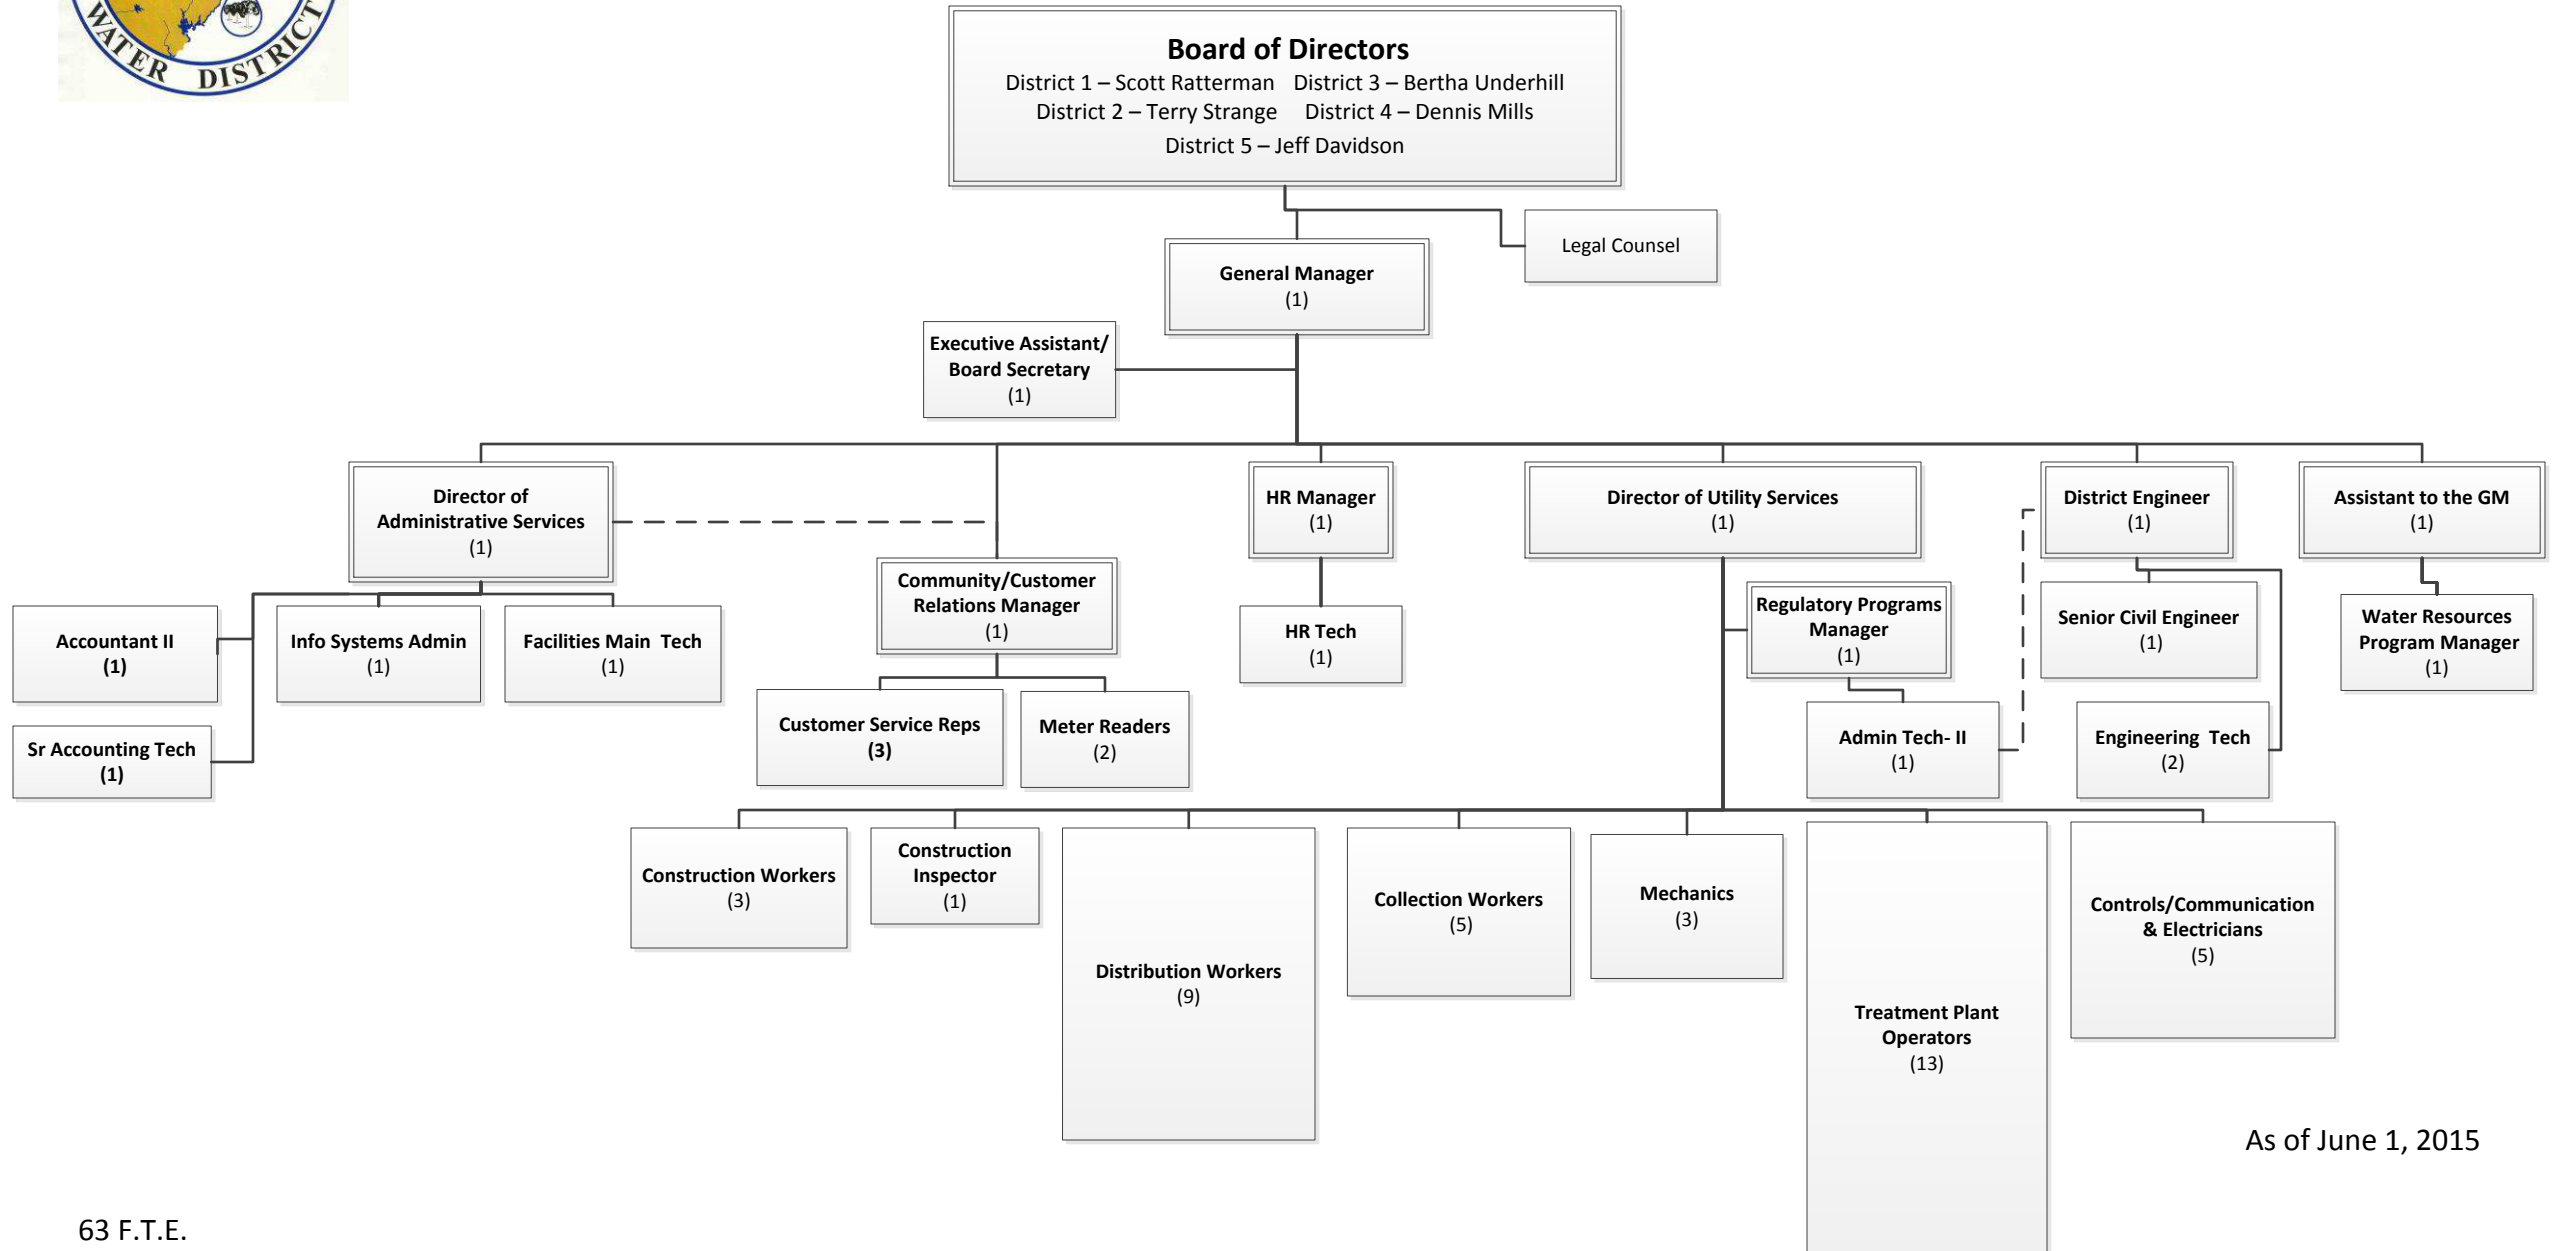

Calaveras County Water District Org Chart

As of June 1, 2015