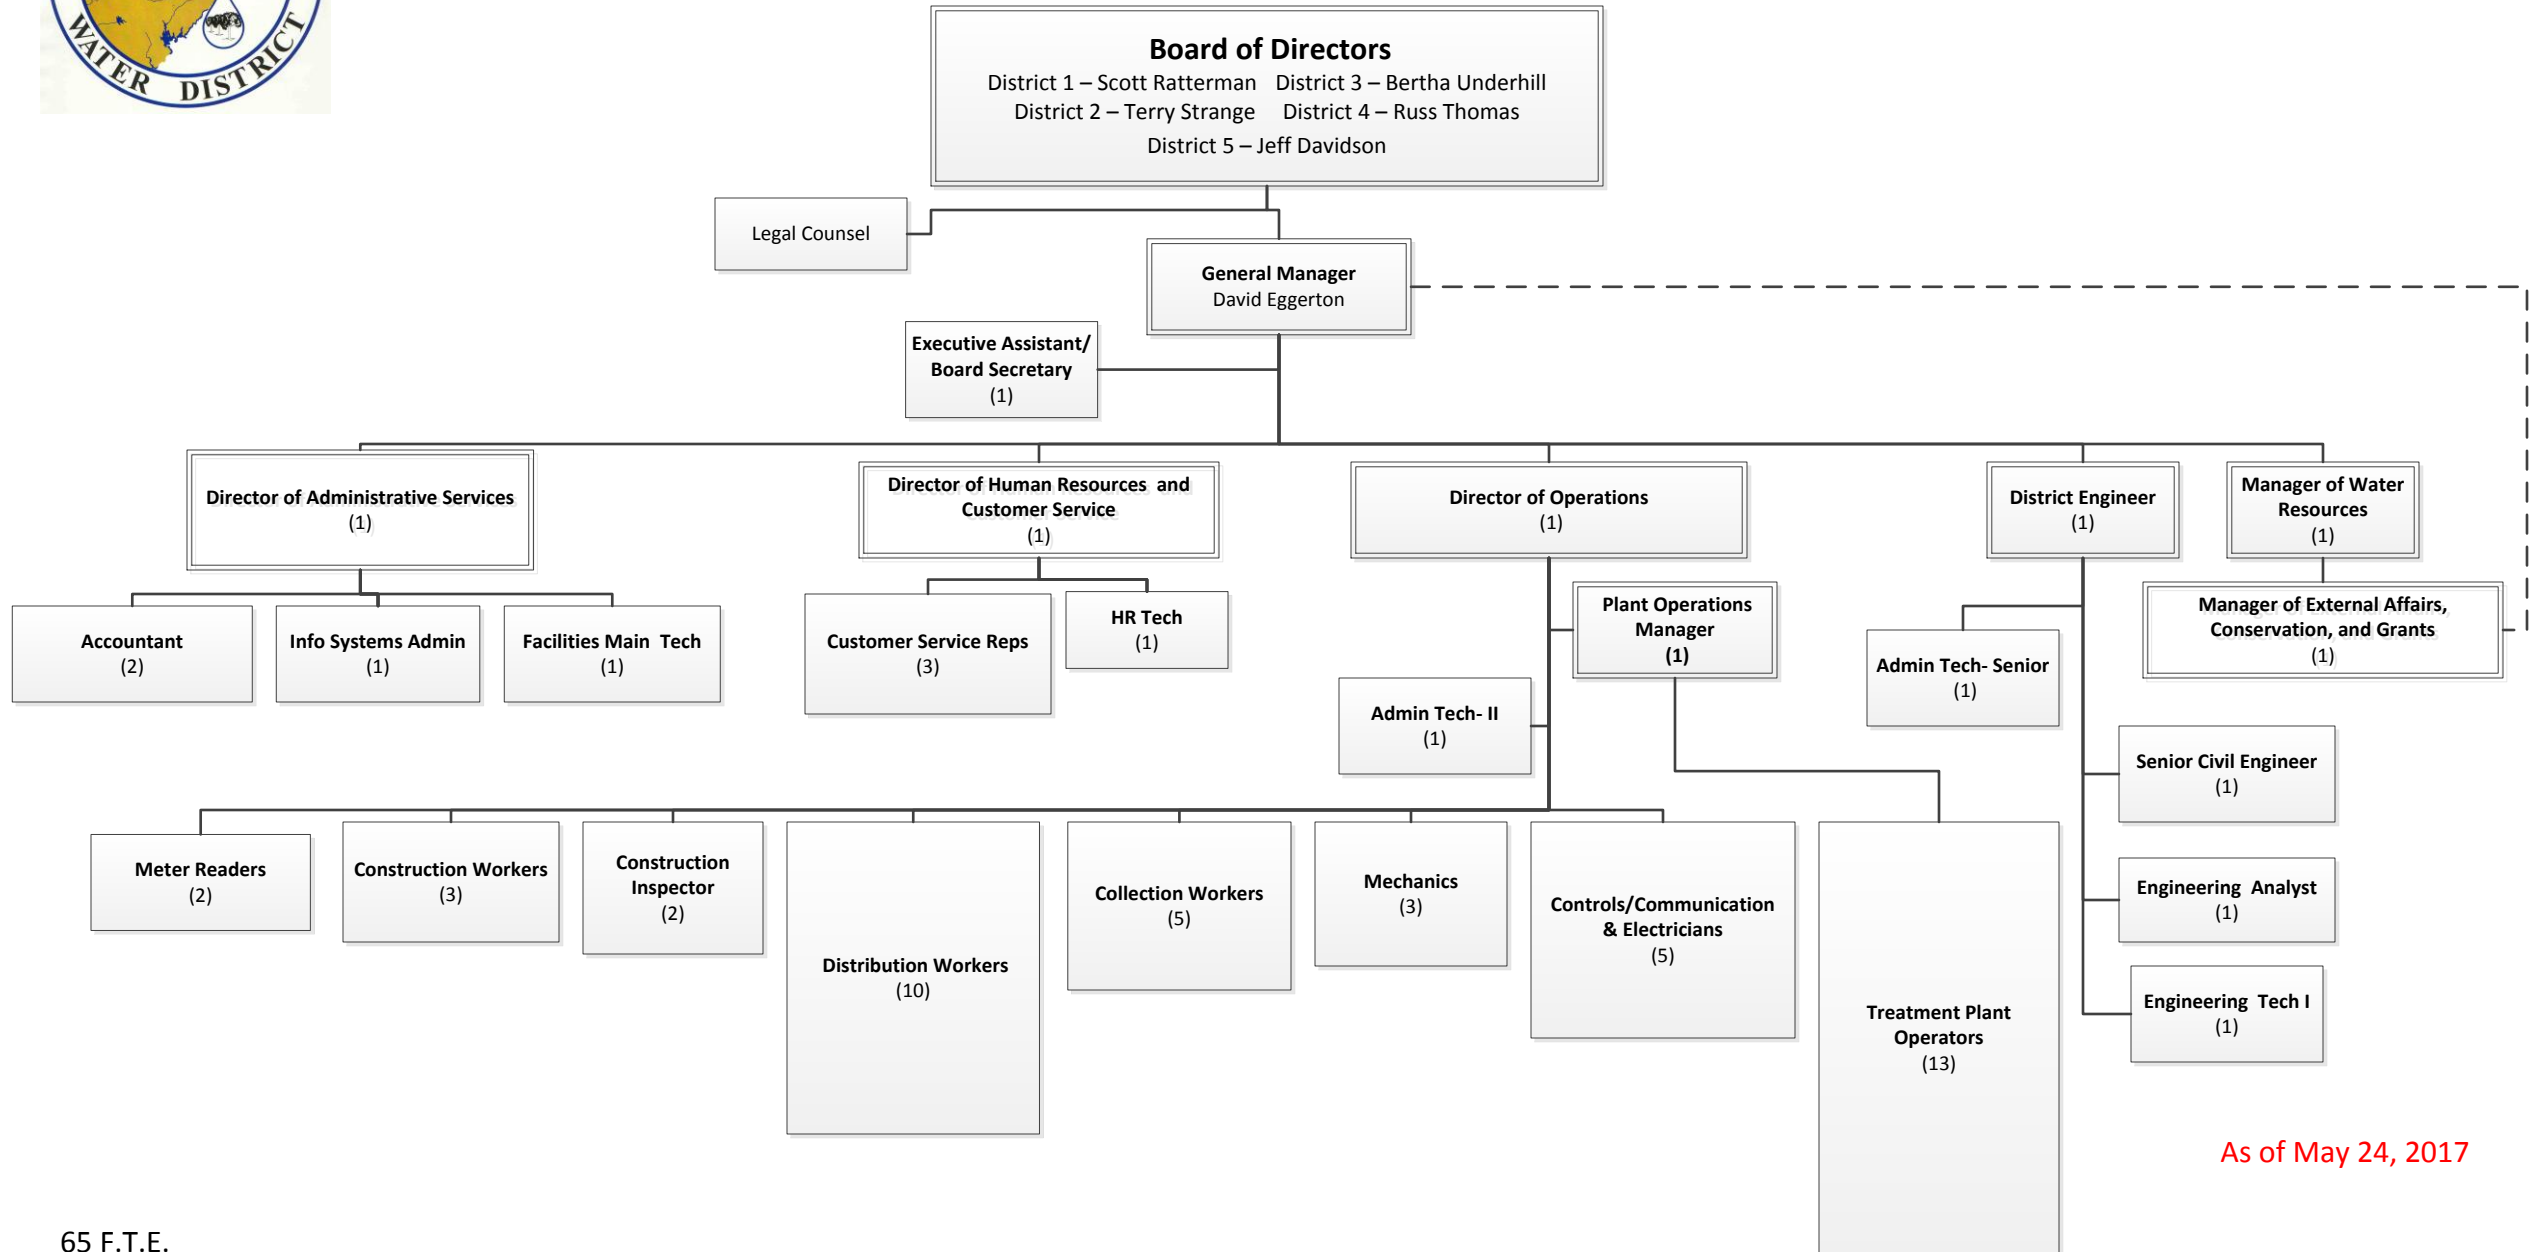

Calaveras County Water District Org Chart

As of May 24, 2017