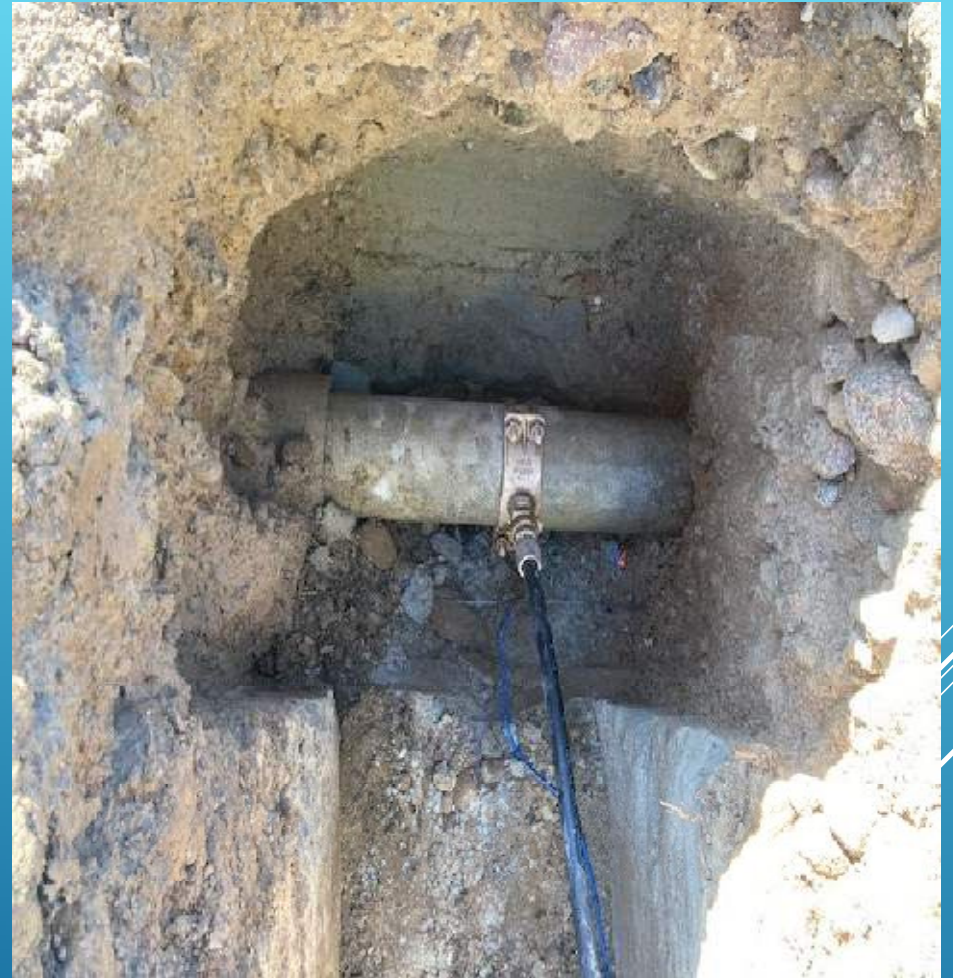

NEW SERVICE INSTALLATION – HENEY – RANCHO CALAVERAS