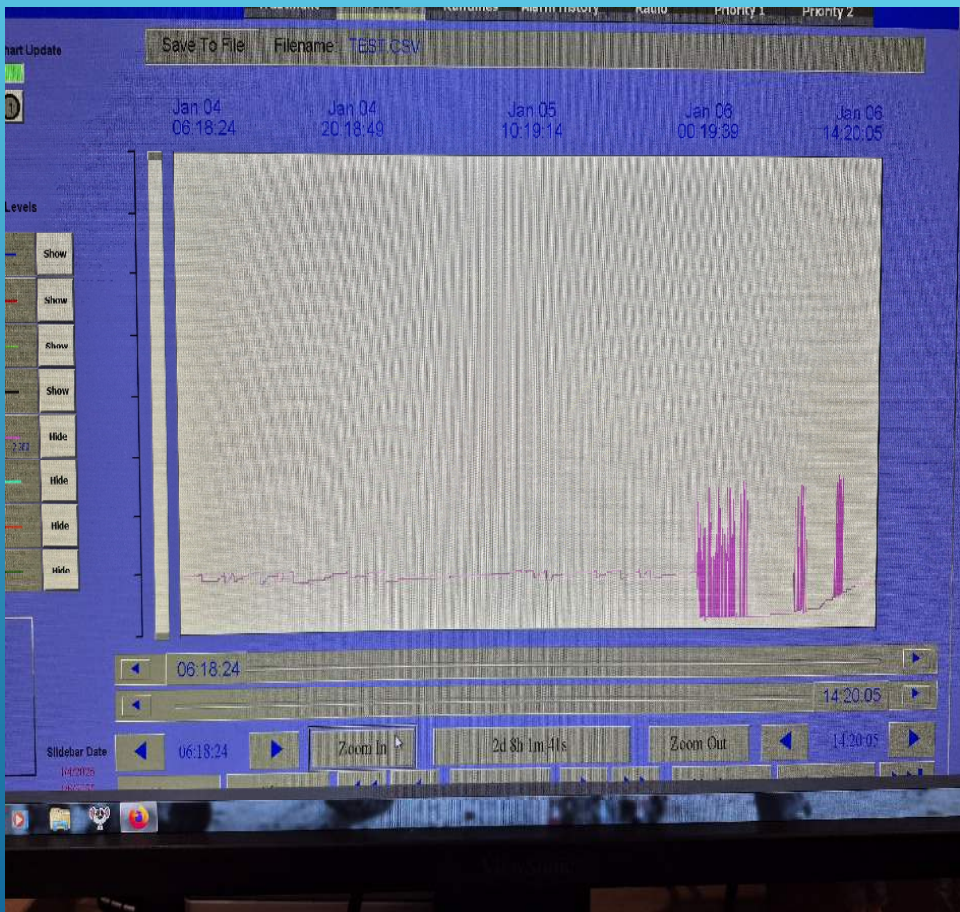

PROTECT YOUR PIPING! – EBBETTS PASS 29

2/13/2025

REPLACING AGED FUELING EQPT – WEST POINT

2/13/2025

REPLACEMENT OF BURNED METER & BOX – WEST POINT

REPLACEMENT OF BURNED METER & BOX – WEST POINT

WARMWOOD LIFT STATION TRANSDUCER & PLC REPAIR