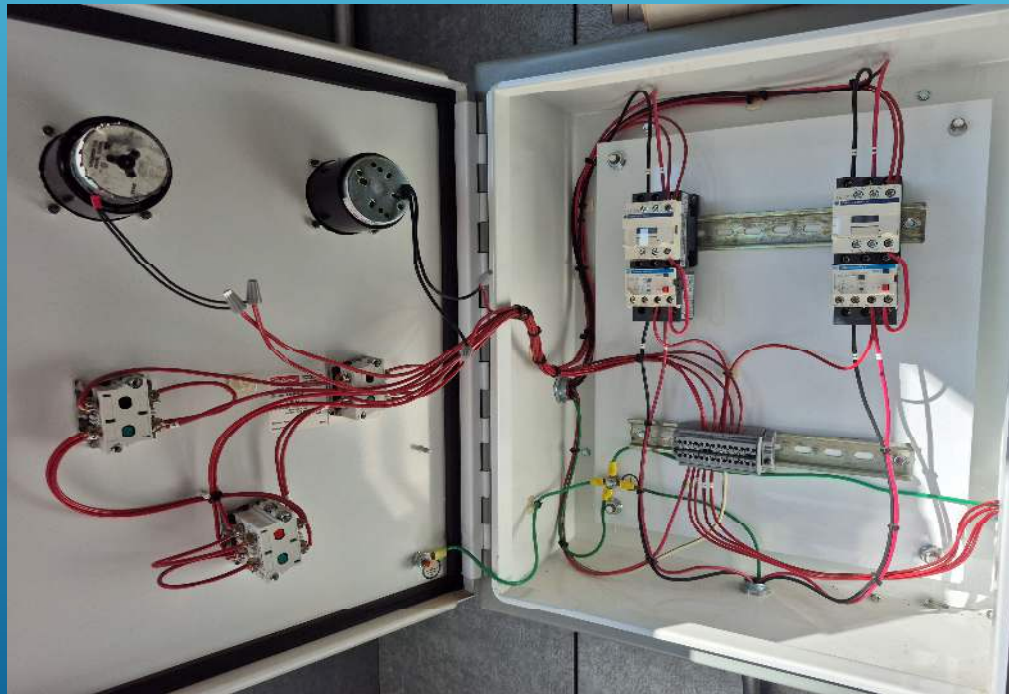

PROTECT YOUR PIPING! – EBBETTS PASS 29

2/13/2025

REPLACING AGED FUELING EQPT – WEST POINT

2/13/2025

REPLACEMENT OF BURNED METER & BOX – WEST POINT

REPLACEMENT OF BURNED METER & BOX – WEST POINT

WARMWOOD LIFT STATION TRANSDUCER & PLC REPAIR