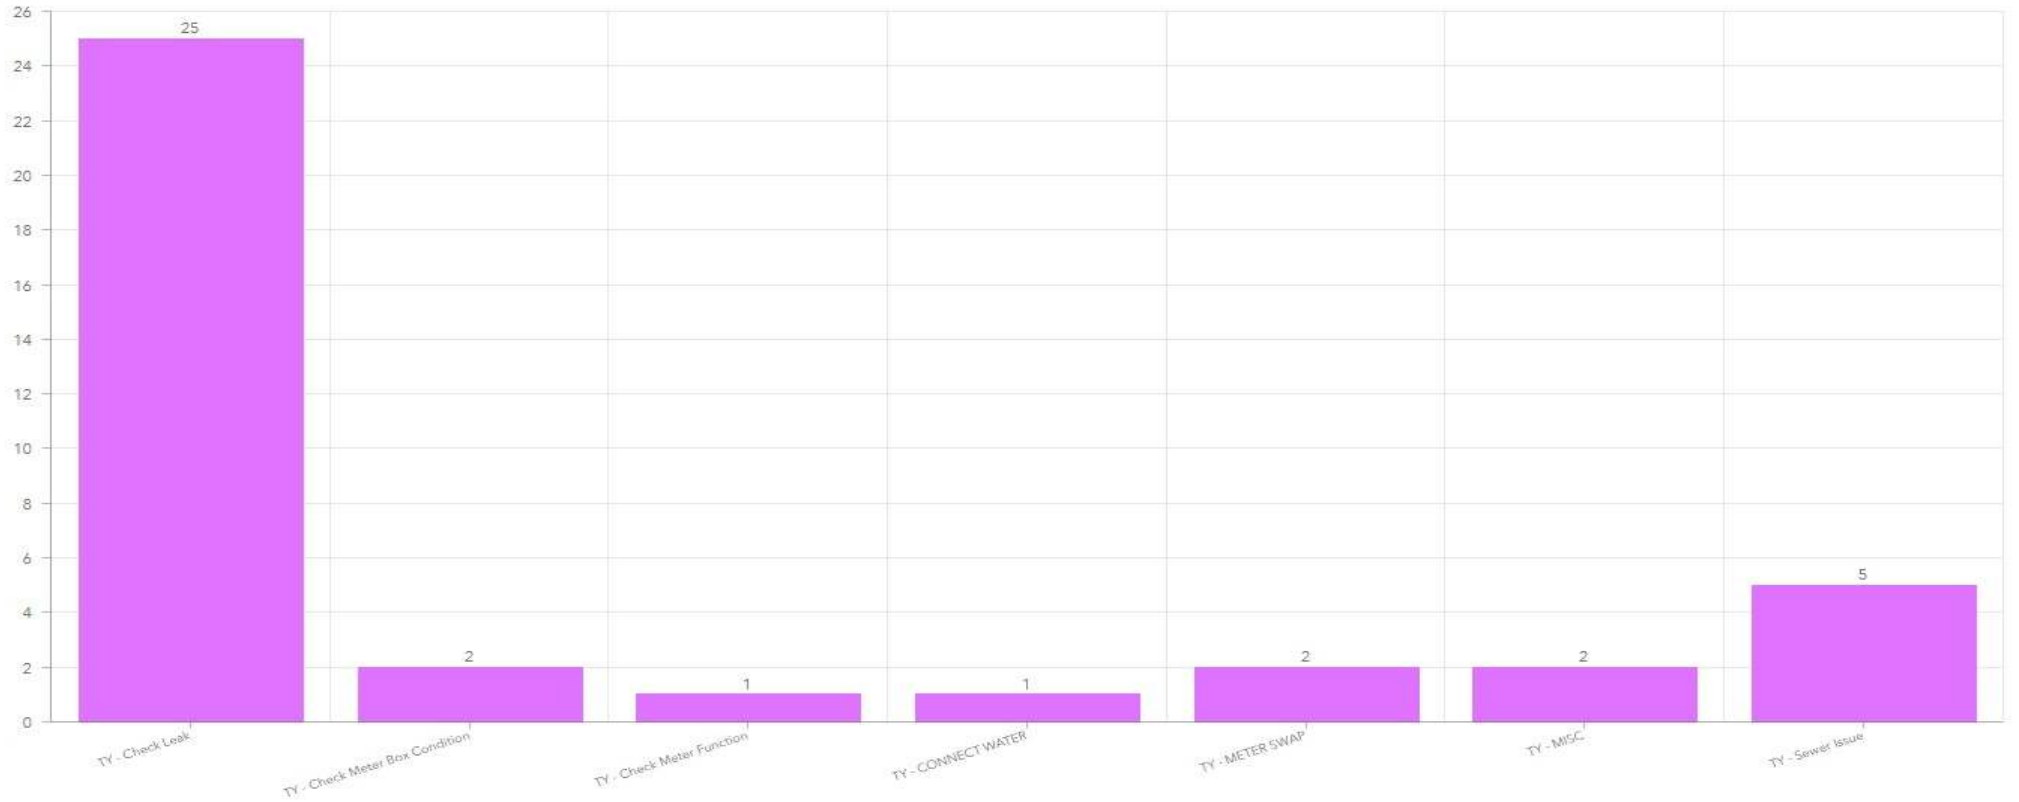

Last update: a minute ago

Last update: a minute ago

Last update: a minute ago

Service Requests by Category

Last update: a minute ago

Crew Names

Last update: a minute ago

Service Request Totals by Month

Service Requests By Category This Year

Leak Check By Month

Work Orders This Year by Crew

Open Work Orders This Month By Crew

Work Orders This Year by Type

OPERATIONAL DASHBOARD

Last update: 2 minutes ago

- Service Request Totals by Month
- Service Requests By Category This Year
- Leak Check By Month

OPERATIONAL DASHBOARD

Service Requests by Category This Year

Last update: 3 minutes ago

Service Request Totals by Month

Service Requests By Category This Year

Leak Check By Month

OPERATIONAL DASHBOARD

OPERATIONAL DASHBOARD