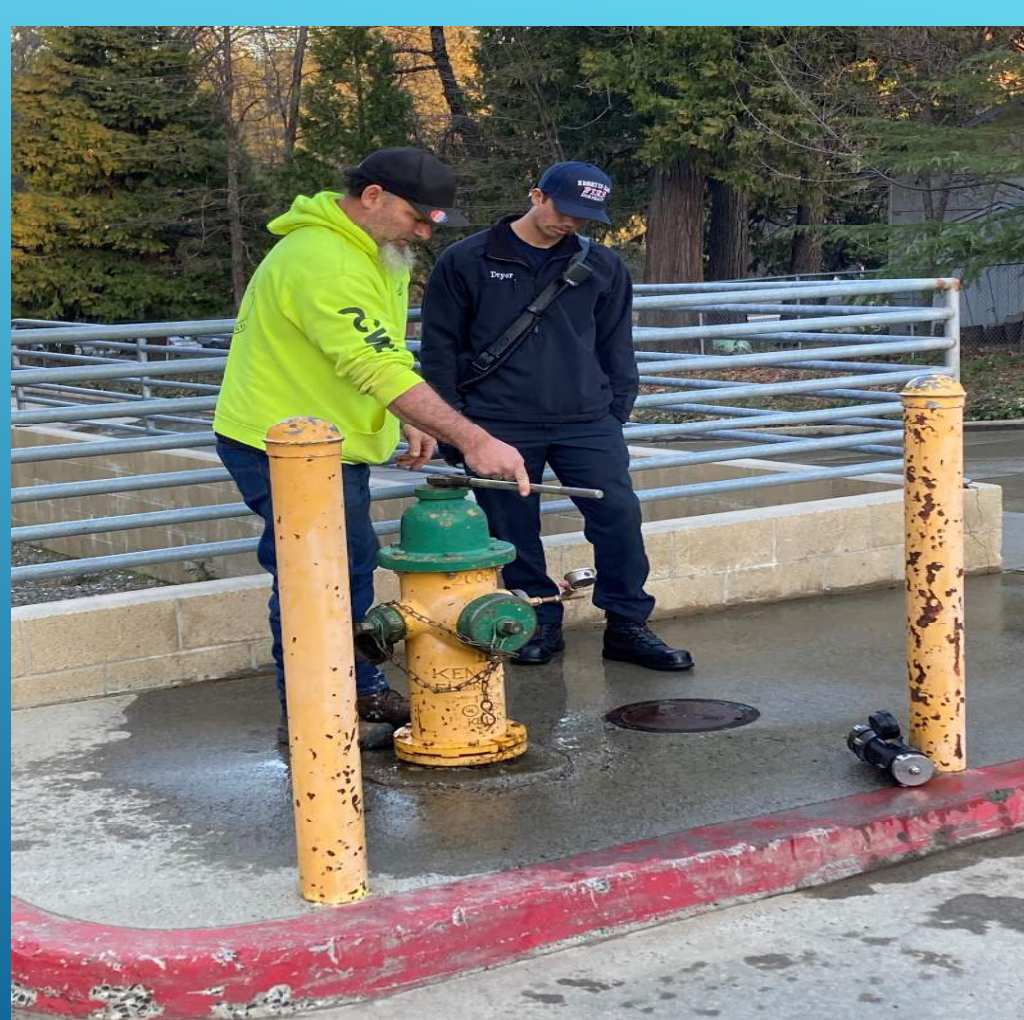

FIRE HYDRANT O&M TRAINING EBBETTS PASS FIRE DISTRICT

2/13/2025