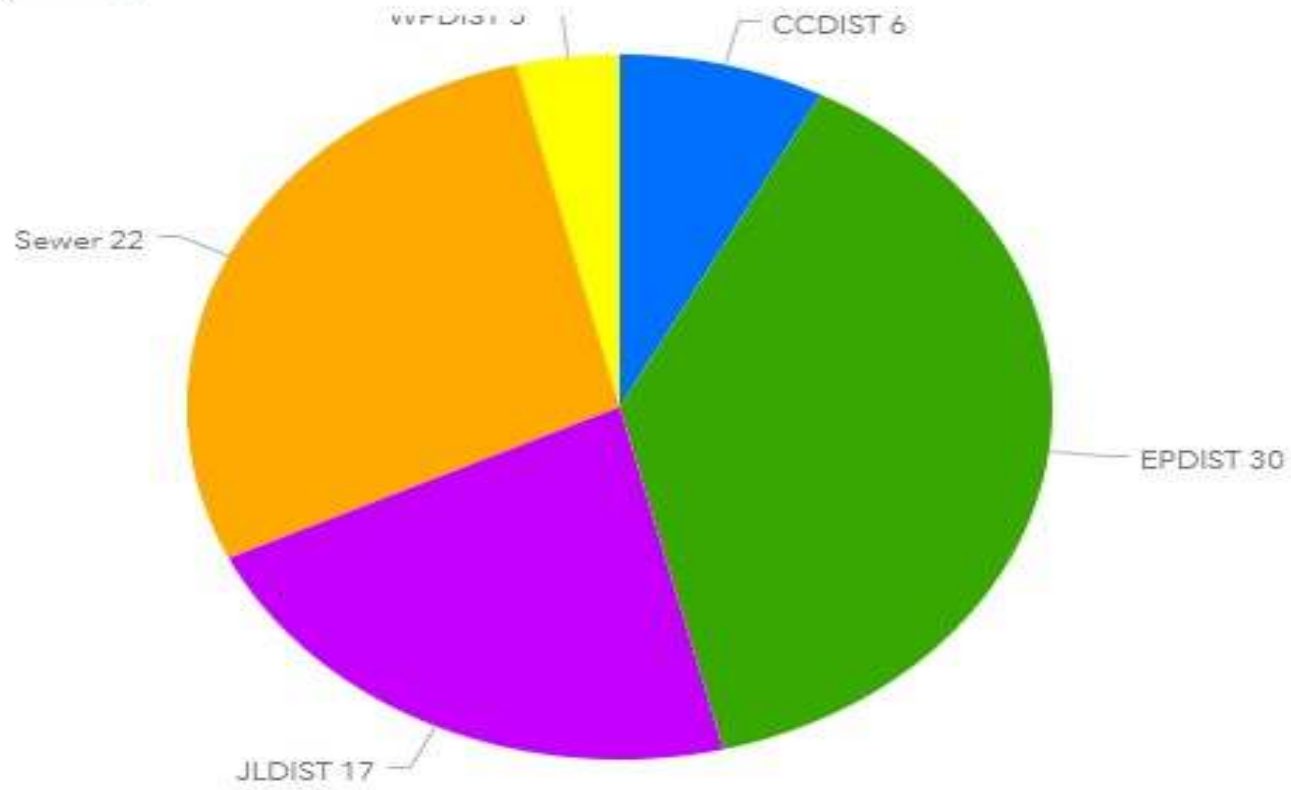

Work Orders This Year by Crew

Open Work Orders This Month By Crew

Work Orders This Year by Type

OPERATIONAL DASHBOARD

Last update: 5 minutes ago

Work Orders This Year by Crew

Open Work Orders This Month By Crew

Work Orders This Year by Type

OPERATIONAL DASHBOARD

USA Tickets This Year By Group

Last update: 14 minutes ago

USA Tickets

OPERATIONAL DASHBOARD

Last update: 15 minutes ago

Total Water Production/Consumption