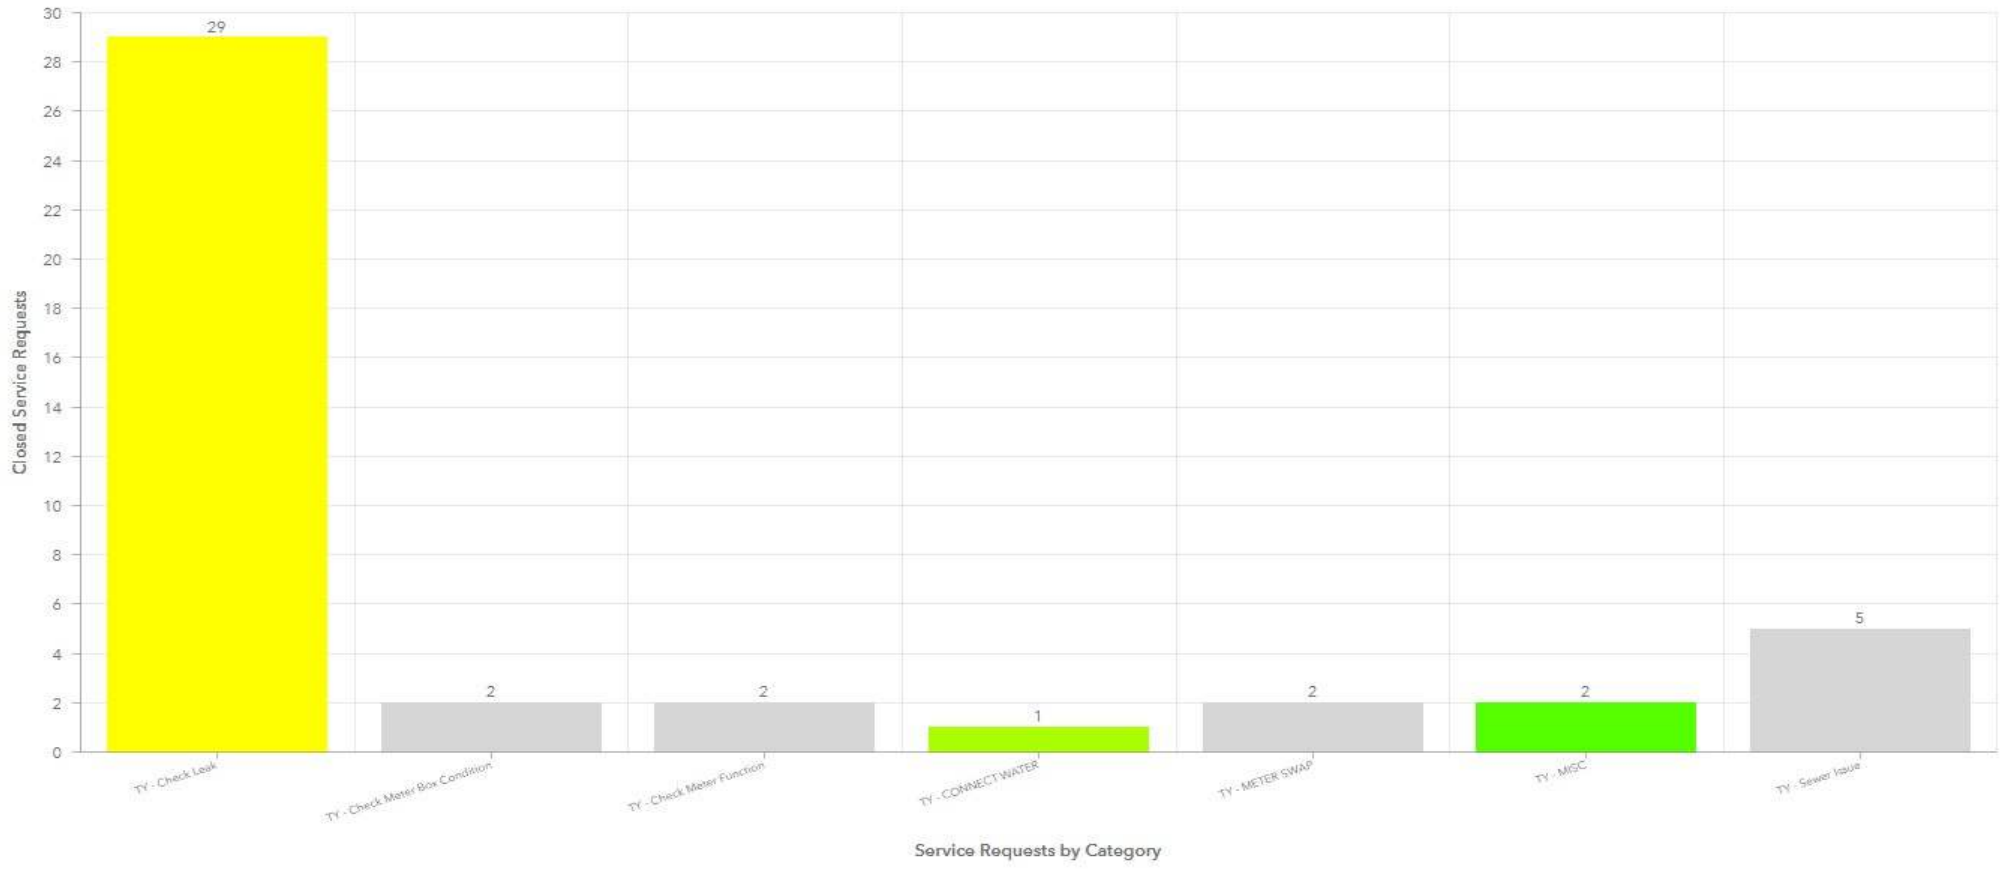

Last update: a minute ago

Last update: a minute ago

Last update: a minute ago

Service Requests by Category

Last update: a minute ago

Crew Names

Last update: a minute ago

Service Request Totals by Month

Service Requests By Category This Year

Leak Check By Month

Work Orders This Year by Crew

Open Work Orders This Month By Crew

Work Orders This Year by Type

OPERATIONAL DASHBOARD

Last update: 2 minutes ago

- Service Request Totals by Month
- Service Requests By Category This Year
- Leak Check By Month

OPERATIONAL DASHBOARD

Service Requests by Category This Year

Last update: 3 minutes ago

Service Request Totals by Month

Service Requests By Category This Year

Leak Check By Month

OPERATIONAL DASHBOARD

OPERATIONAL DASHBOARD