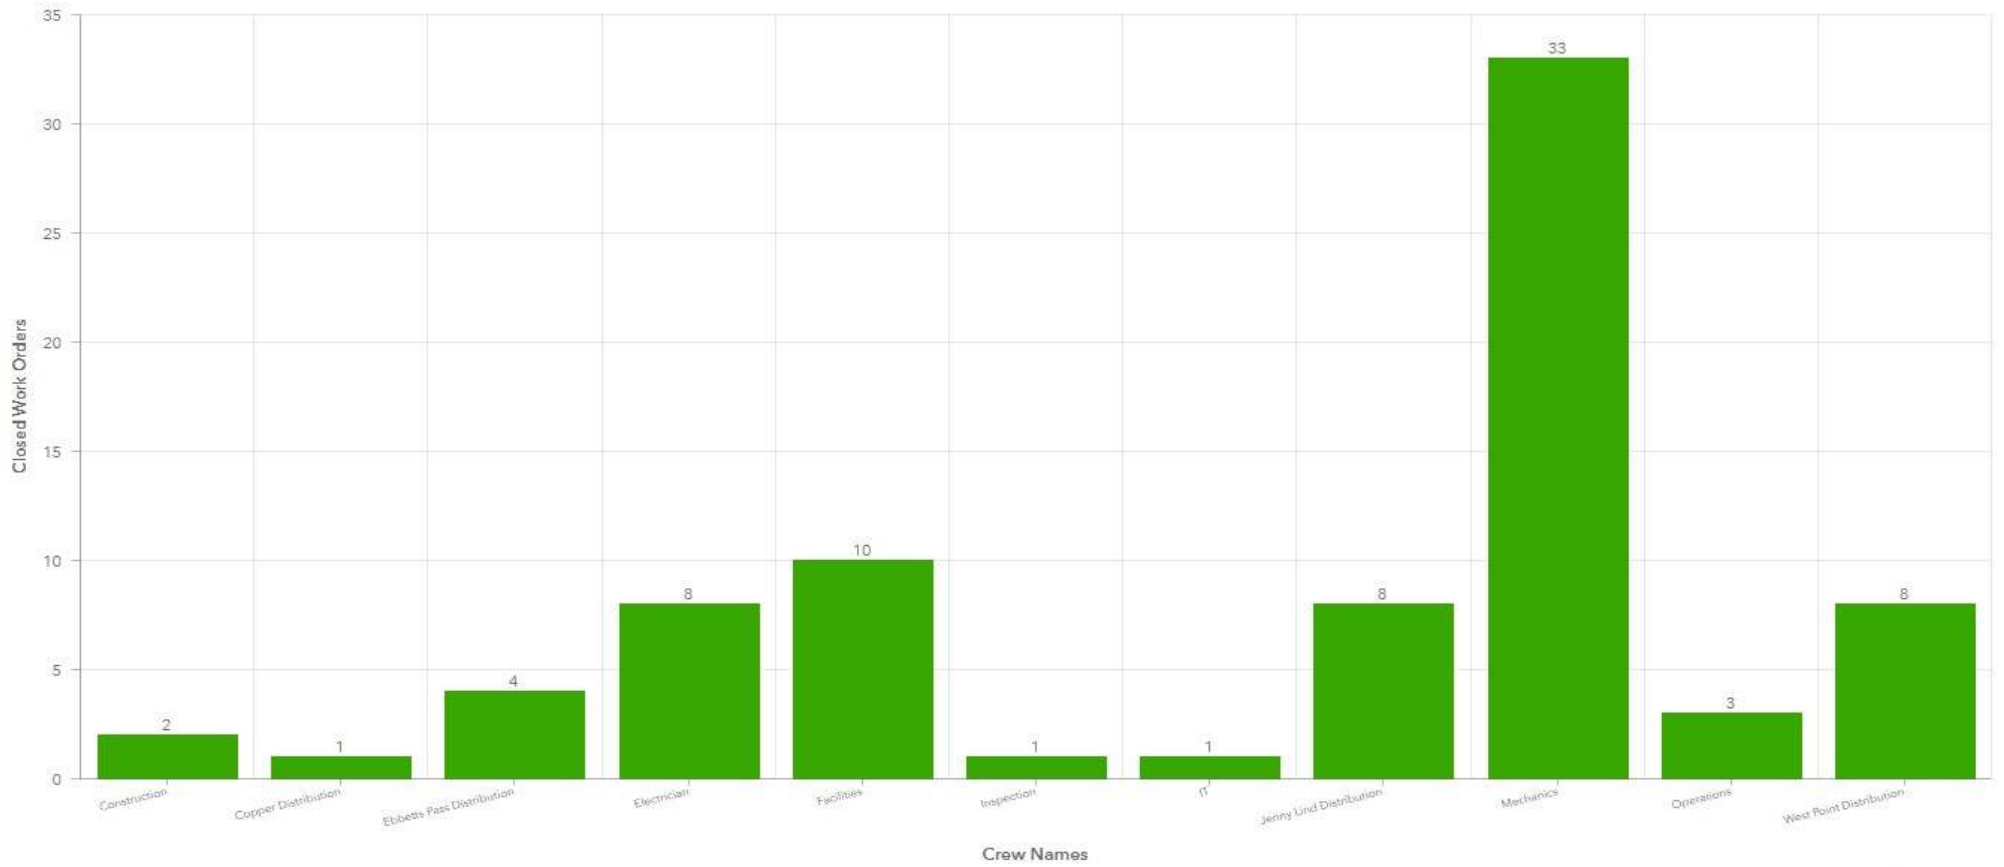

Service Requests By Category This Year

Leak Check By Month

Work Orders This Year by Crew

Open Work Orders This Month By Crew

Work Orders This Year by Type

OPERATIONAL DASHBOARD

Last update: 2 minutes ago

- Service Request Totals by Month
- Service Requests By Category This Year
- Leak Check By Month

OPERATIONAL DASHBOARD

Service Requests by Category This Year

Last update: 3 minutes ago

Service Request Totals by Month

Service Requests By Category This Year

Leak Check By Month

OPERATIONAL DASHBOARD

OPERATIONAL DASHBOARD

Last update: 4 minutes ago

Work Orders This Year by Crew

Open Work Orders This Month By Crew

Work Orders This Year by Type

OPERATIONAL DASHBOARD

Open Work Orders This Month By Crew

Last update: 5 minutes ago