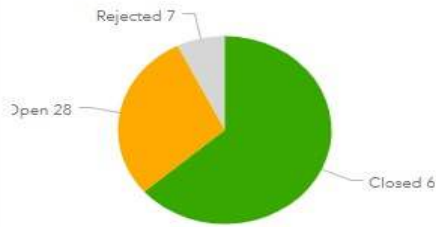

Last update: a minute ago

Last update: a minute ago

Last update: a minute ago

Service Requests by Category

Last update: a minute ago

Crew Names

Last update: a minute ago

Service Request Totals by Month