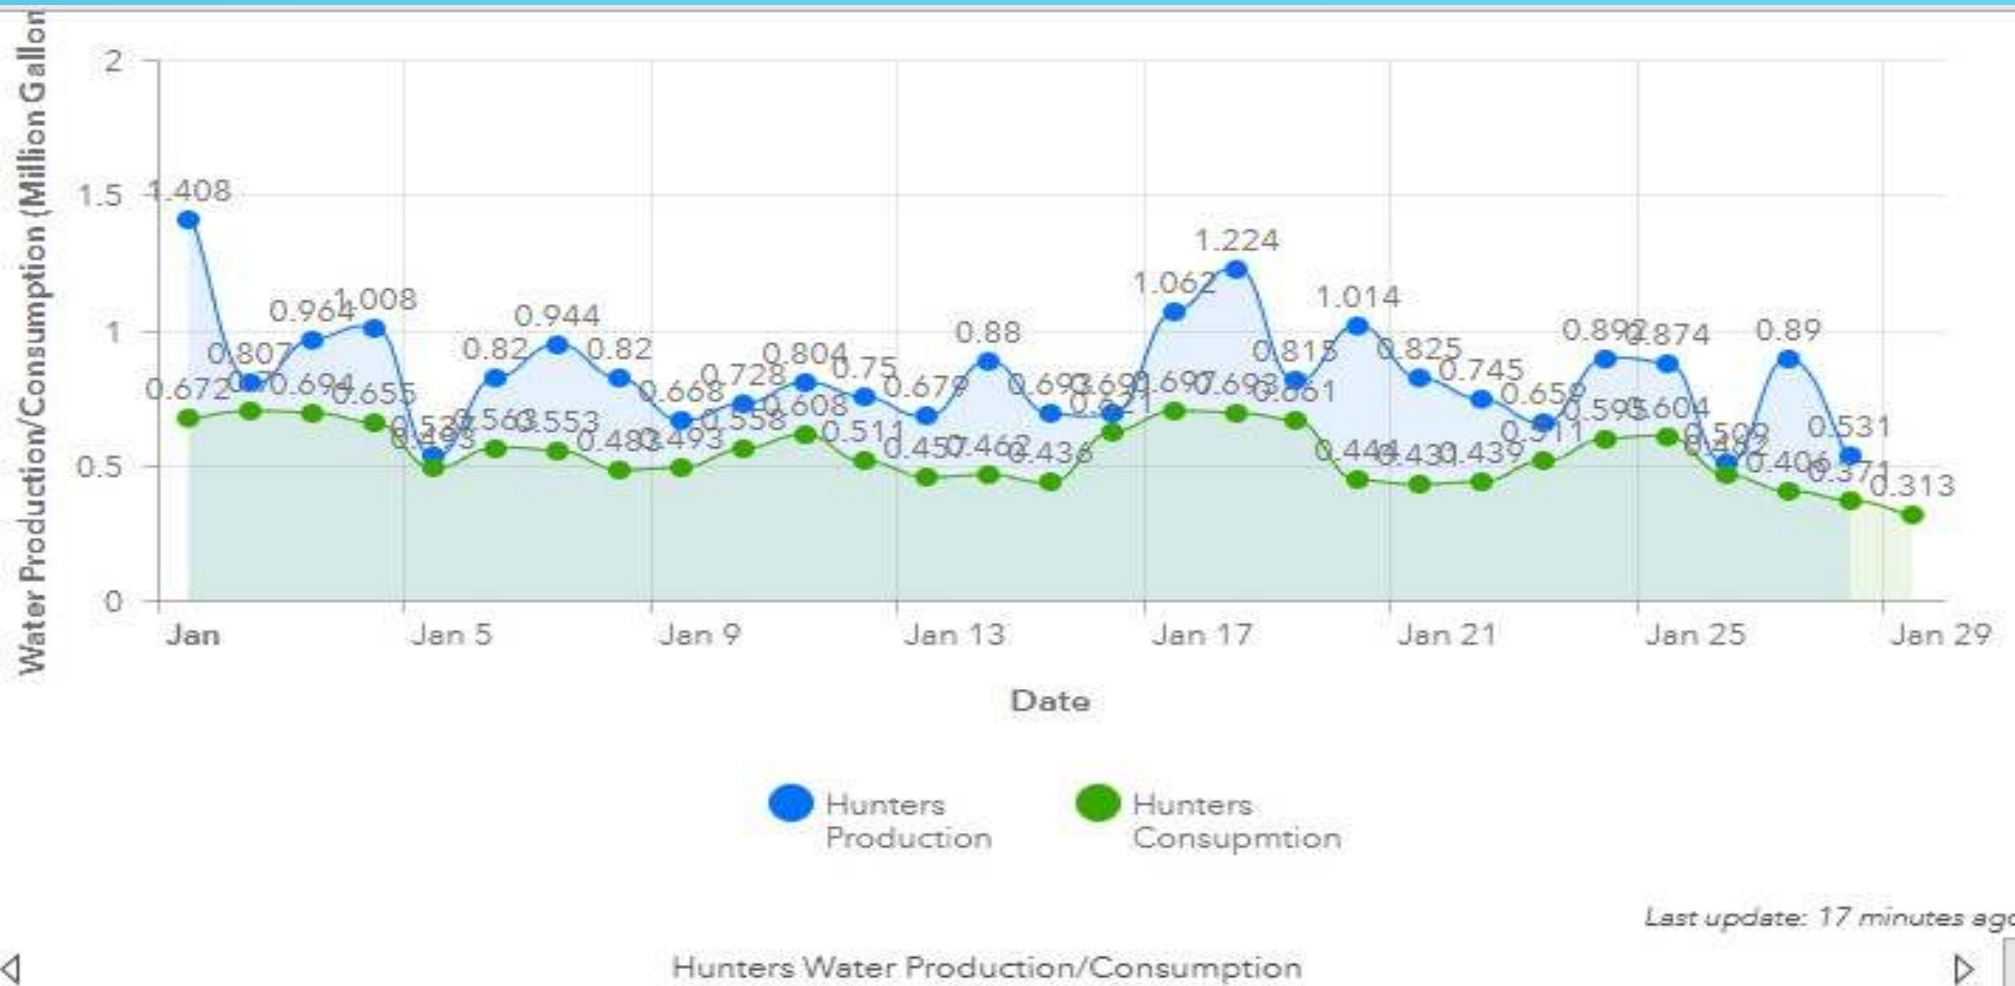

Work Orders This Year by Type

OPERATIONAL DASHBOARD

USA Tickets This Year By Group

Last update: 14 minutes ago

USA Tickets

OPERATIONAL DASHBOARD

Last update: 15 minutes ago

Total Water Production/Consumption

OPERATIONAL DASHBOARD

OPERATIONAL DASHBOARD

Jenny Lind Water Production/Consumption

Last update: 16 minutes ago

OPERATIONAL DASHBOARD

OPERATIONAL DASHBOARD

OPERATIONAL DASHBOARD

SILVER RAPIDS AND HARTVICKSON- RANCHO CALAVERAS