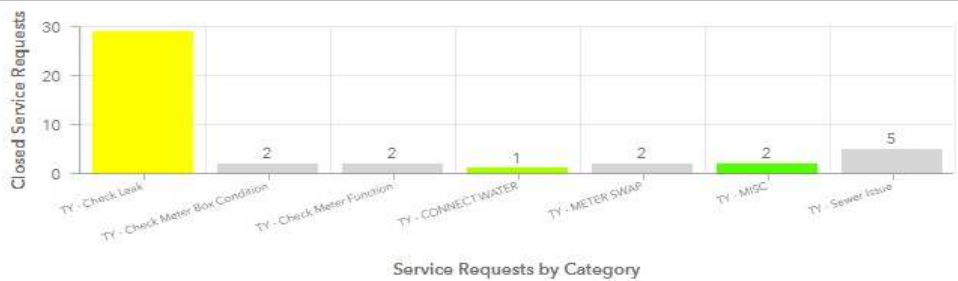

CCWD FIELD OPERATIONS

January 2025 Department Report

February 12th, 2025

Active Service Request This Month

5

Last update: a minute ago

Open Work Orders This Month

28

Last update: a minute ago

Last update: a minute ago

Last update: a minute ago

Service Requests by Category

Last update: a minute ago

Crew Names

Last update: a minute ago

Service Request Totals by Month