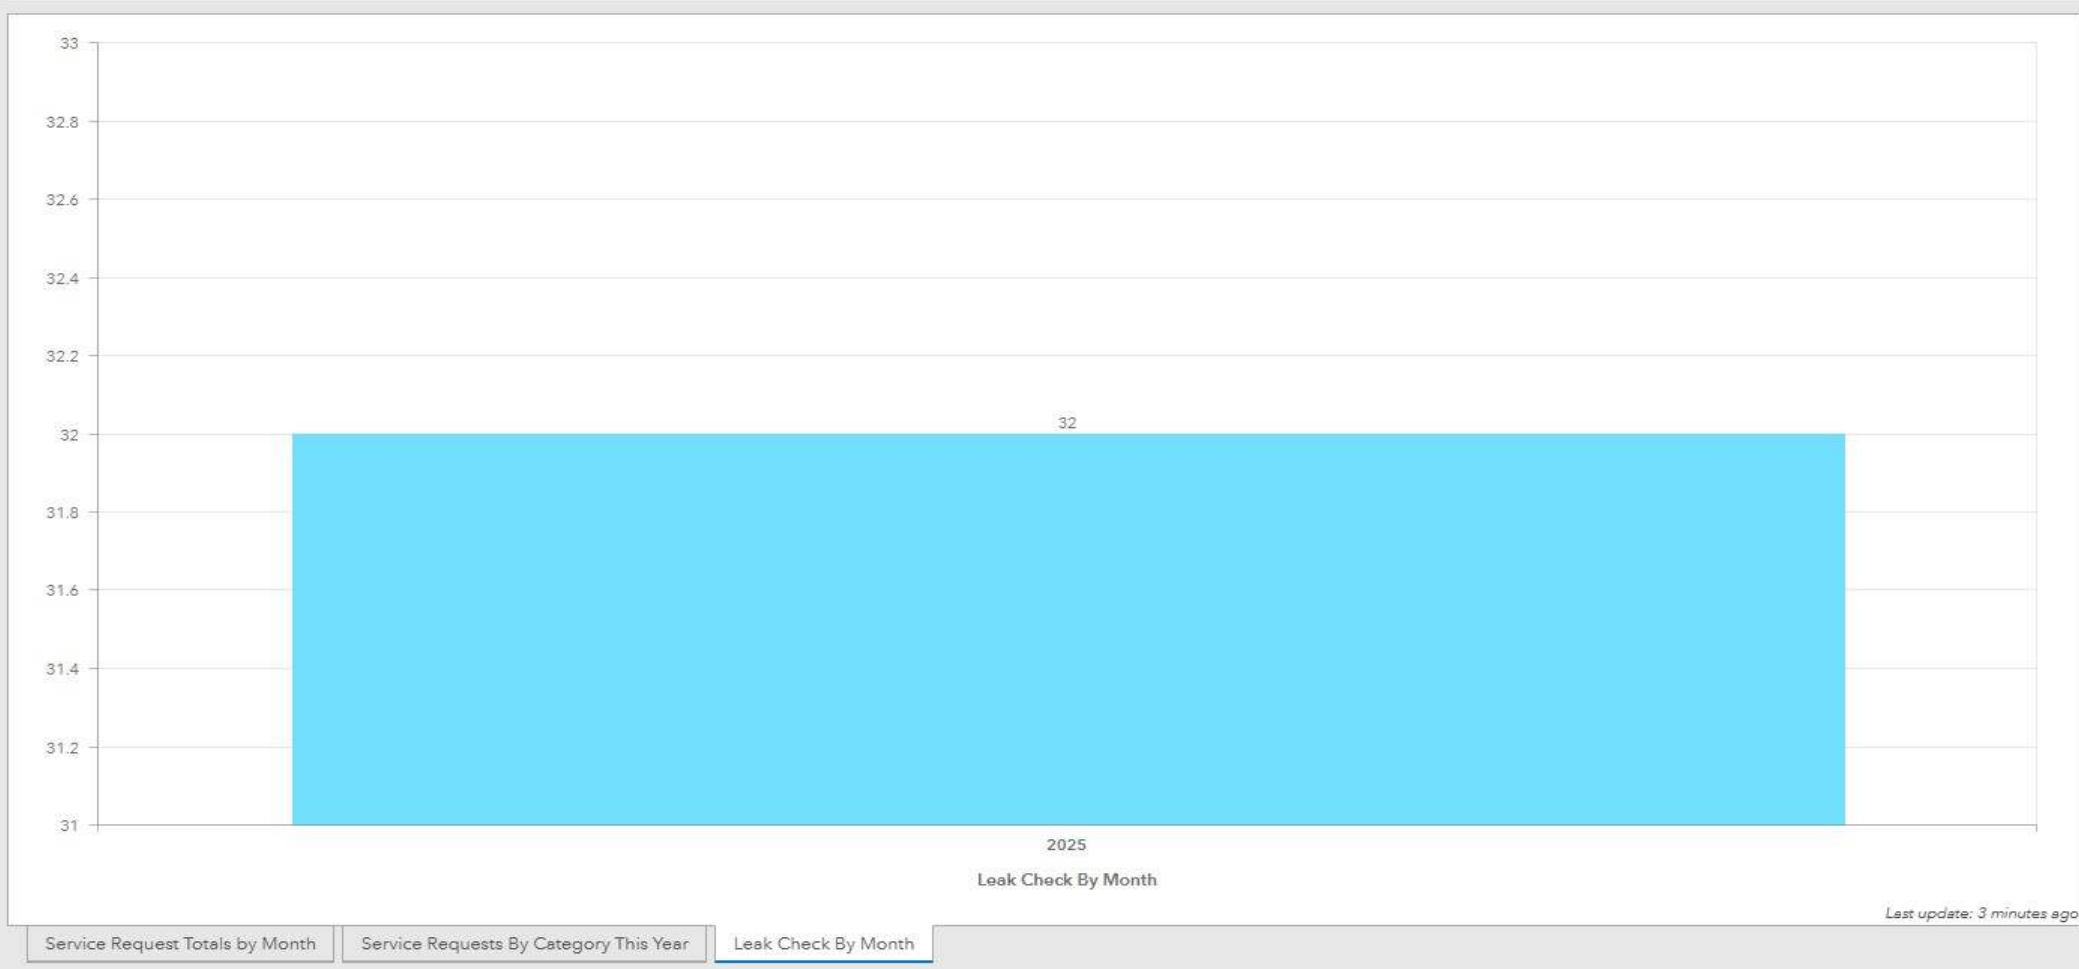

OPERATIONAL DASHBOARD

Service Requests by Category This Year

Last update: 3 minutes ago

Service Request Totals by Month

Service Requests By Category This Year

Leak Check By Month

OPERATIONAL DASHBOARD

OPERATIONAL DASHBOARD

Last update: 4 minutes ago

Work Orders This Year by Crew

Open Work Orders This Month By Crew

Work Orders This Year by Type

OPERATIONAL DASHBOARD

Open Work Orders This Month By Crew

Last update: 5 minutes ago