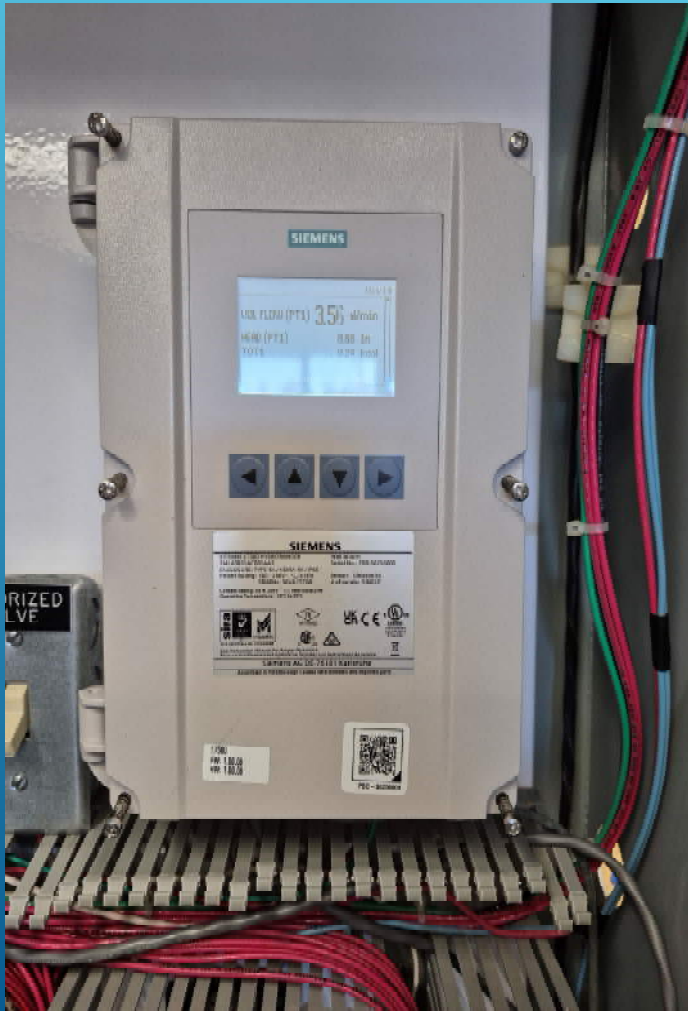

INSTALL – WEST POINT WTP

35

2/13/2025