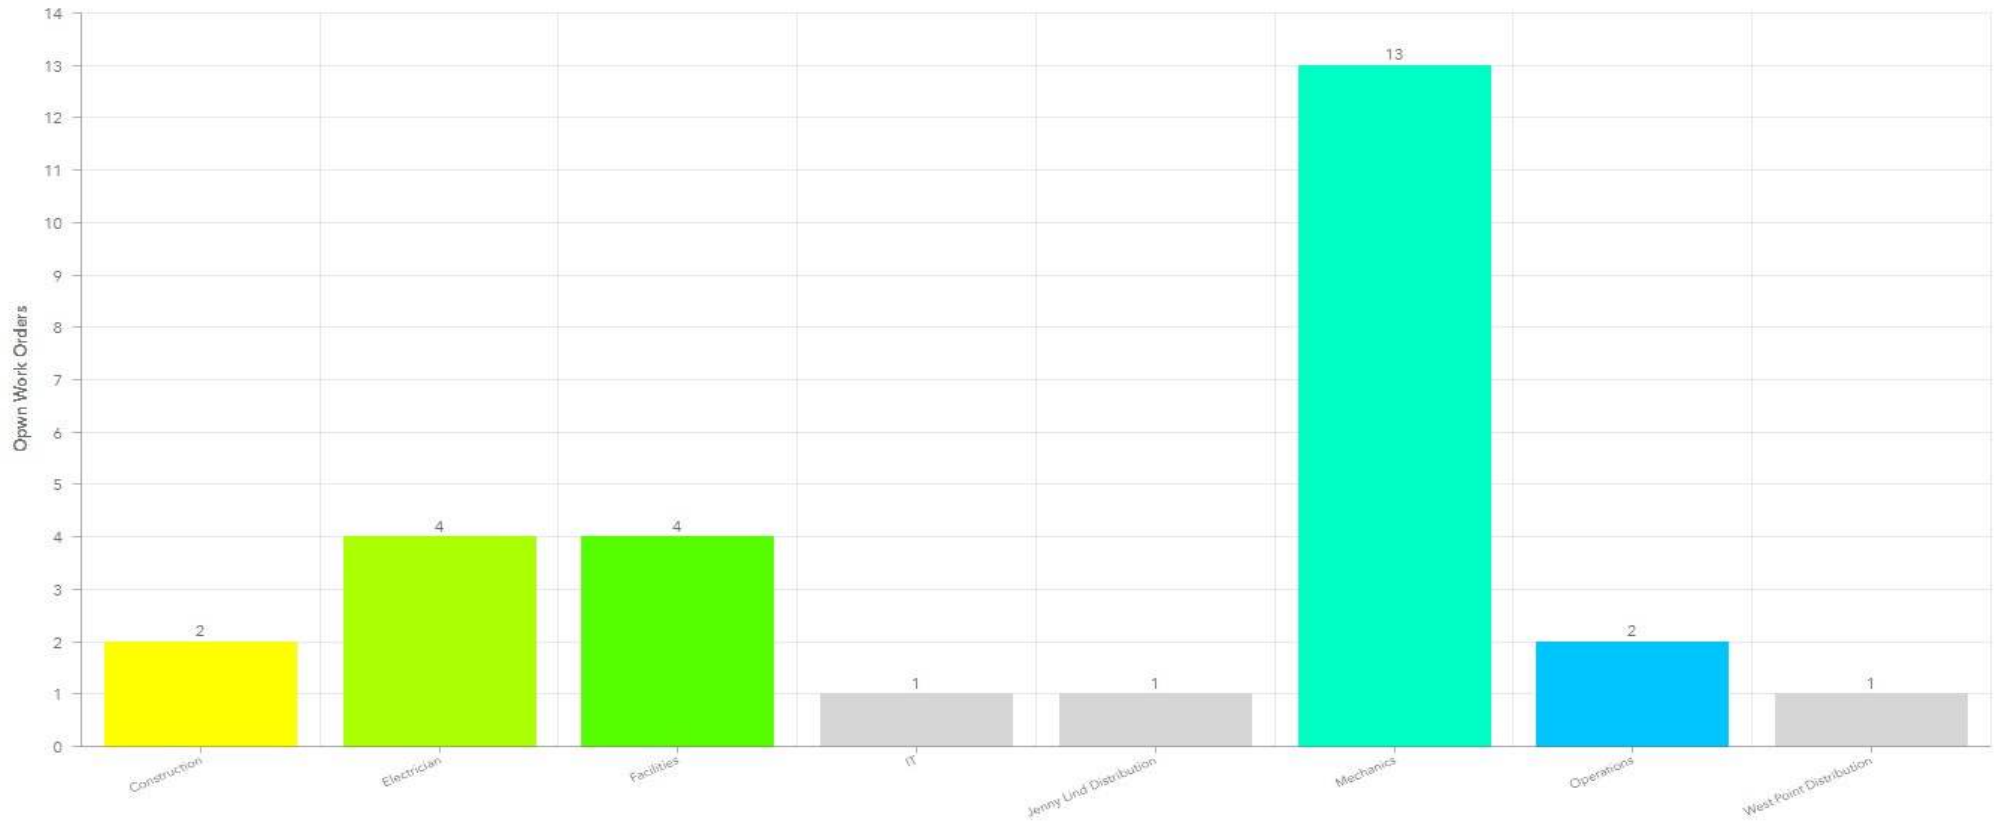

OPERATIONAL DASHBOARD

Service Requests by Category This Year

Last update: 3 minutes ago

Service Request Totals by Month

Service Requests By Category This Year

Leak Check By Month

OPERATIONAL DASHBOARD

OPERATIONAL DASHBOARD

Last update: 4 minutes ago

Work Orders This Year by Crew

Open Work Orders This Month By Crew

Work Orders This Year by Type

OPERATIONAL DASHBOARD

Open Work Orders This Month By Crew

Last update: 5 minutes ago