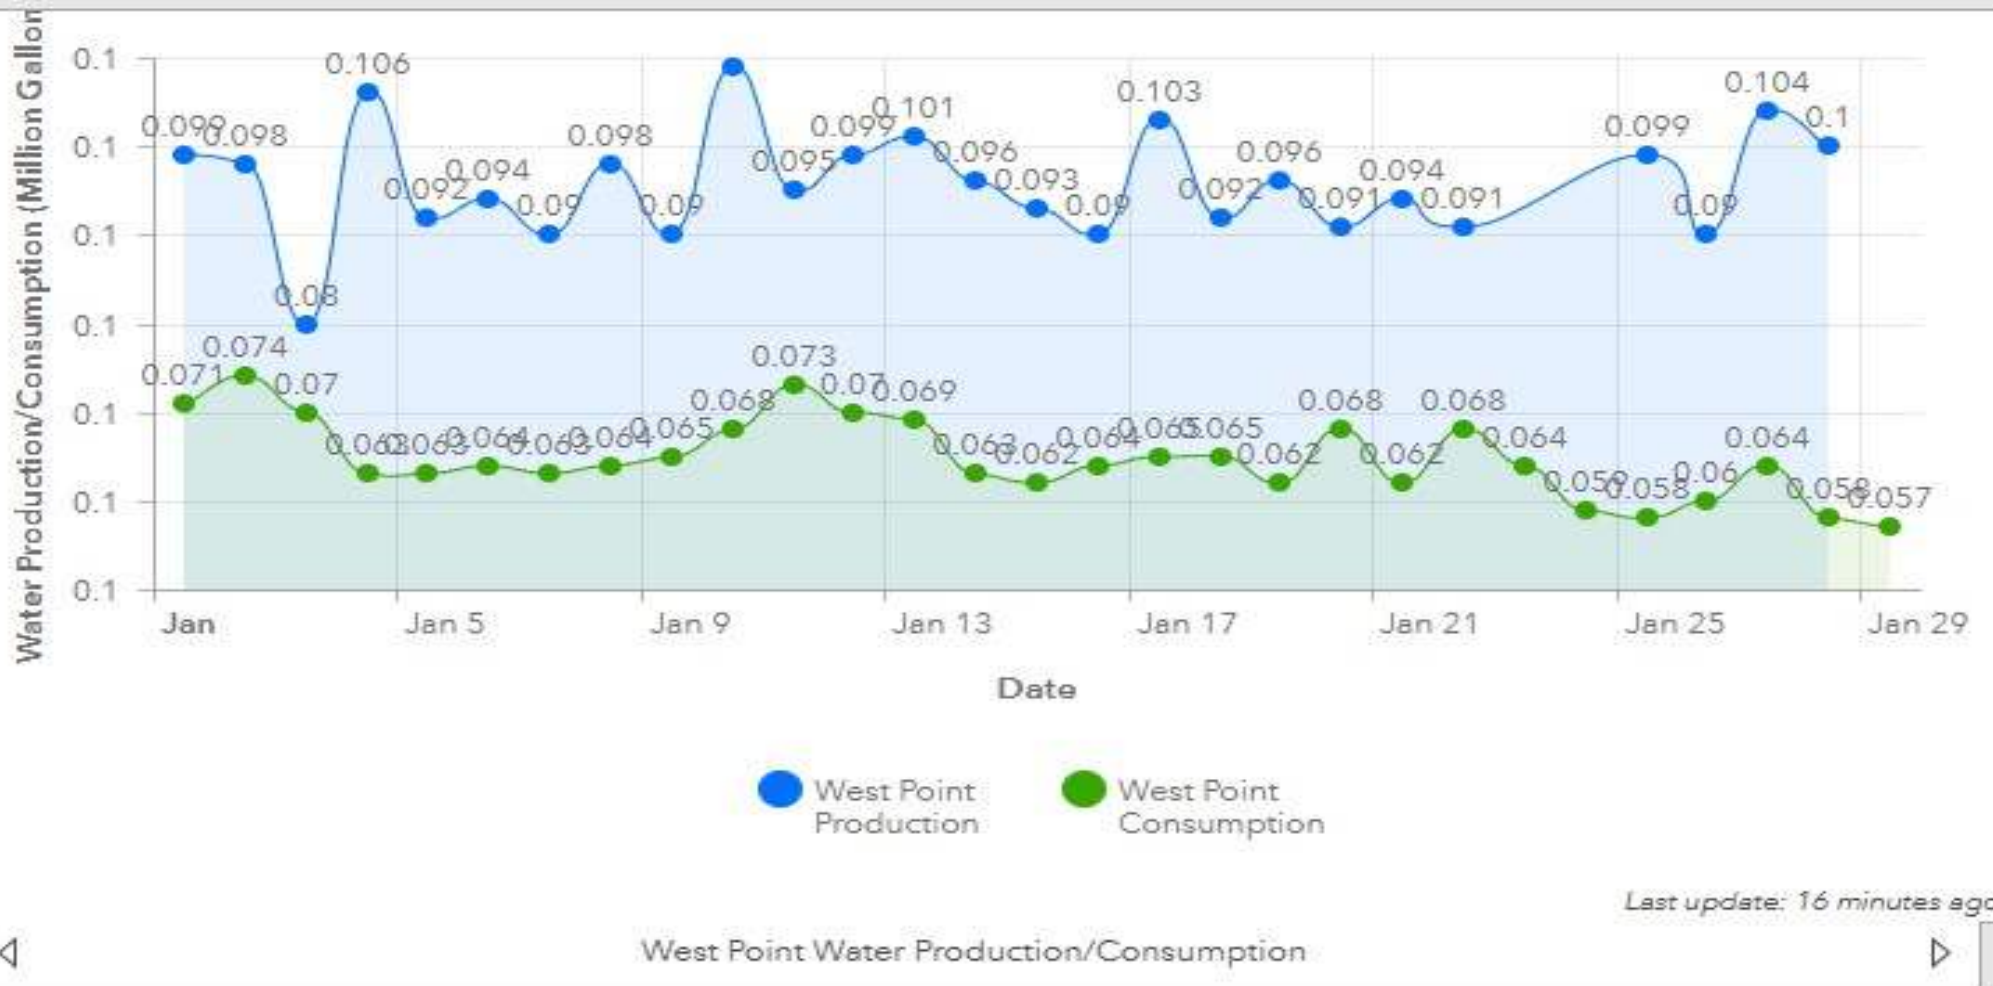

Work Orders This Year by Crew

Open Work Orders This Month By Crew

Work Orders This Year by Type

OPERATIONAL DASHBOARD

Last update: 5 minutes ago

Work Orders This Year by Crew

Open Work Orders This Month By Crew

Work Orders This Year by Type

OPERATIONAL DASHBOARD

USA Tickets This Year By Group

Last update: 14 minutes ago

USA Tickets

OPERATIONAL DASHBOARD

Last update: 15 minutes ago

Total Water Production/Consumption

OPERATIONAL DASHBOARD

OPERATIONAL DASHBOARD

Jenny Lind Water Production/Consumption

Last update: 16 minutes ago

OPERATIONAL DASHBOARD

OPERATIONAL DASHBOARD

OPERATIONAL DASHBOARD

SILVER RAPIDS AND HARTVICKSON- RANCHO CALAVERAS