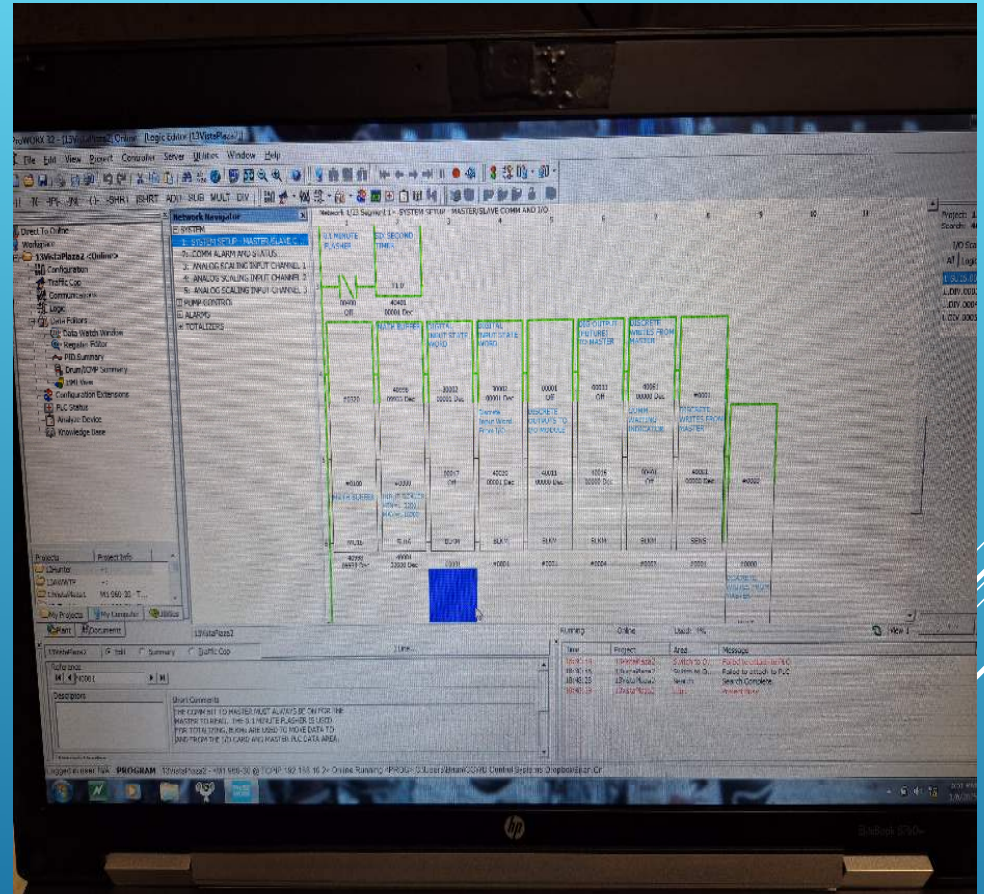

2/13/2025

SERVICE LINE REPAIR – FAIRWAY DR. EBBETTS PASS

SERVICE LINE REPAIR – FAIRWAY DR. EBBETTS PASS

PRV 51 - MAINTENANCE EBBETTS PASS

2/13/2025

PRV 51 - MAINTENANCE EBBETTS PASS

LIFT STATION CLEANUP & REPAIR – WEST POINT

PROTECT YOUR PIPING! – EBBETTS PASS 29

2/13/2025

REPLACING AGED FUELING EQPT – WEST POINT

2/13/2025

REPLACEMENT OF BURNED METER & BOX – WEST POINT

REPLACEMENT OF BURNED METER & BOX – WEST POINT

WARMWOOD LIFT STATION TRANSDUCER & PLC REPAIR