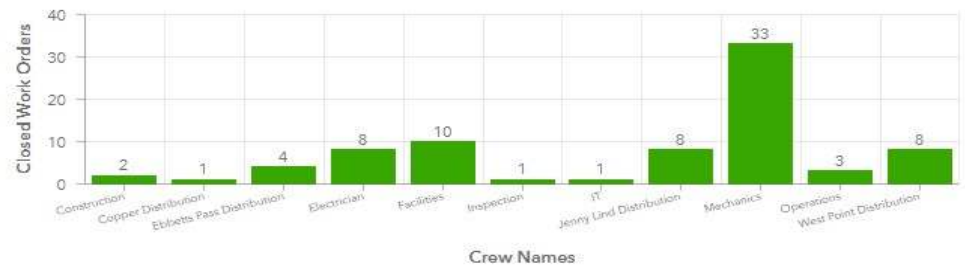

Last update: a minute ago

Last update: a minute ago

Last update: a minute ago

Service Requests by Category

Last update: a minute ago

Crew Names

Last update: a minute ago

Service Request Totals by Month

Service Requests By Category This Year

Leak Check By Month

Work Orders This Year by Crew

Open Work Orders This Month By Crew

Work Orders This Year by Type

OPERATIONAL DASHBOARD

Last update: 2 minutes ago

- Service Request Totals by Month
- Service Requests By Category This Year
- Leak Check By Month

OPERATIONAL DASHBOARD

Service Requests by Category This Year

Last update: 3 minutes ago

Service Request Totals by Month

Service Requests By Category This Year

Leak Check By Month

OPERATIONAL DASHBOARD

OPERATIONAL DASHBOARD