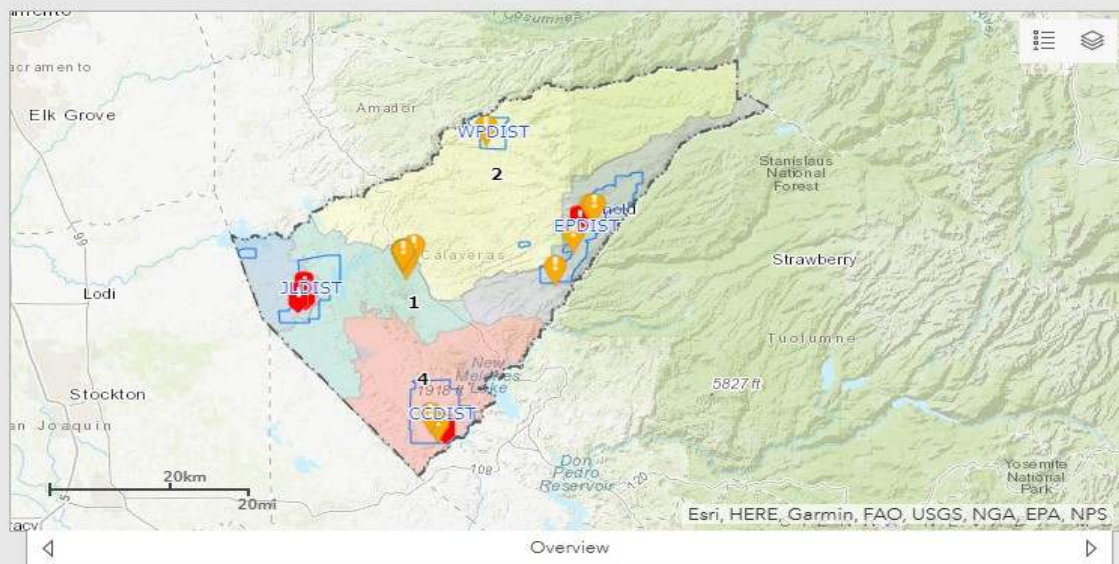

Last update: a minute ago

Last update: a minute ago

Last update: a minute ago

Service Requests by Category

Last update: a minute ago

Crew Names

Last update: a minute ago

Service Request Totals by Month