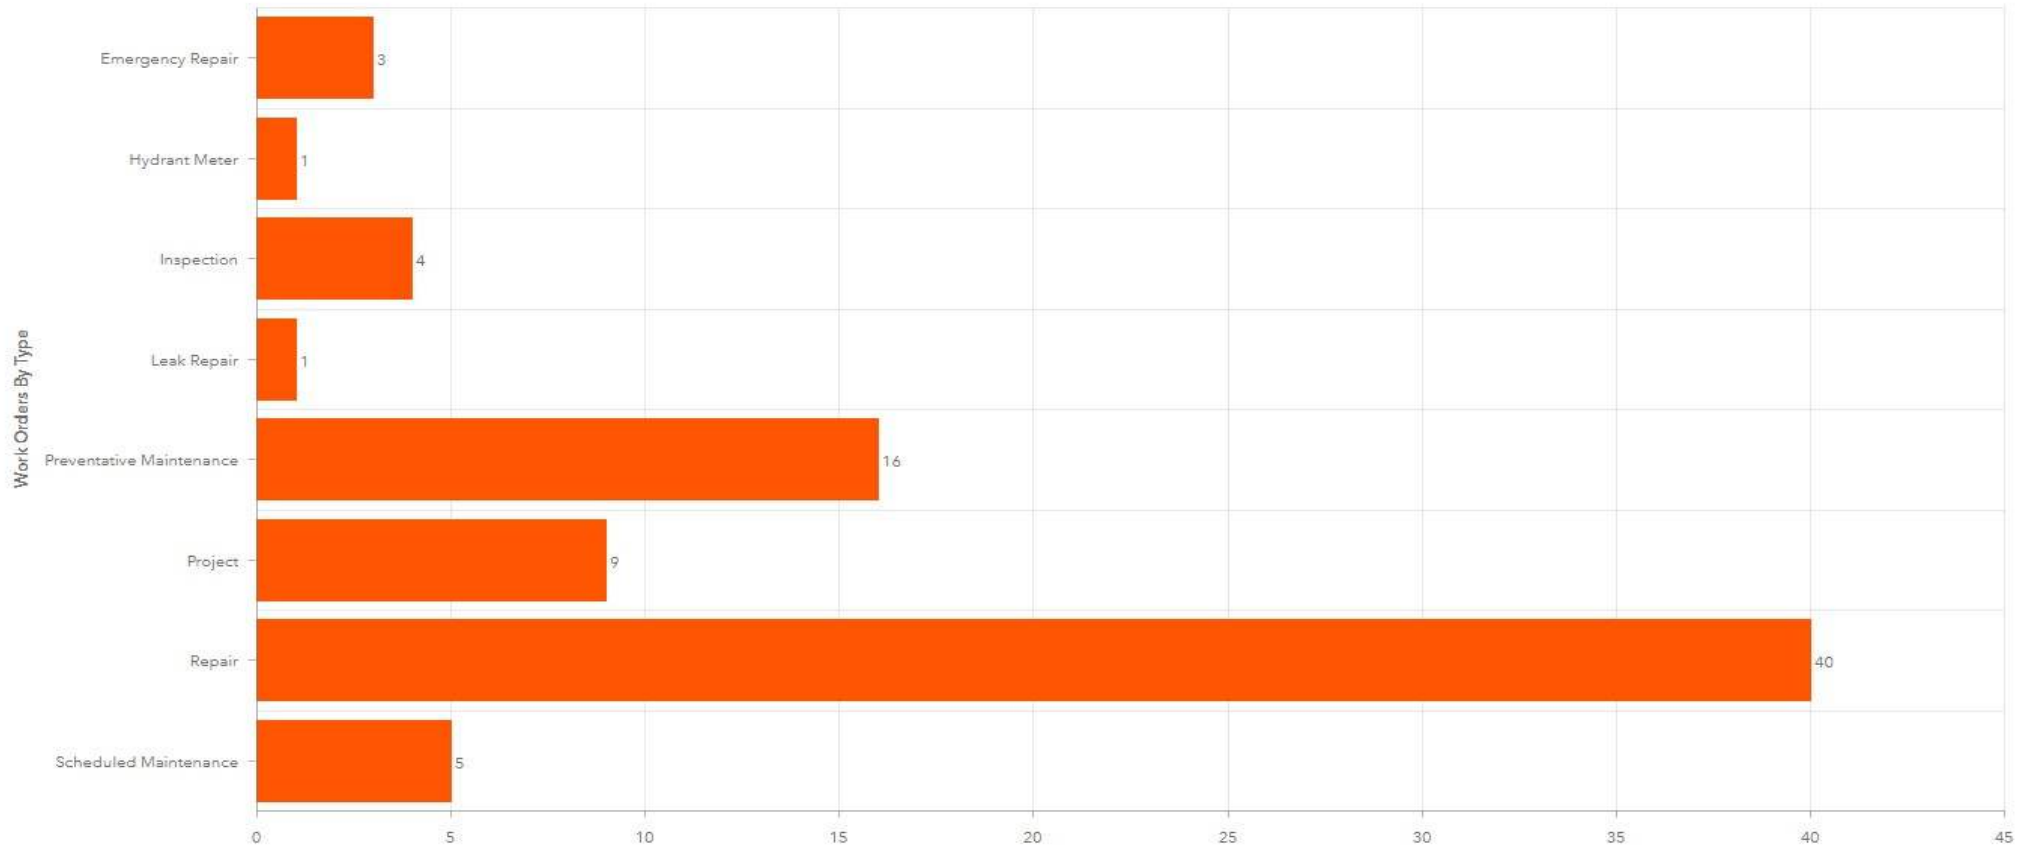

Last update: 5 minutes ago

Work Orders This Year by Crew

Open Work Orders This Month By Crew

Work Orders This Year by Type

OPERATIONAL DASHBOARD